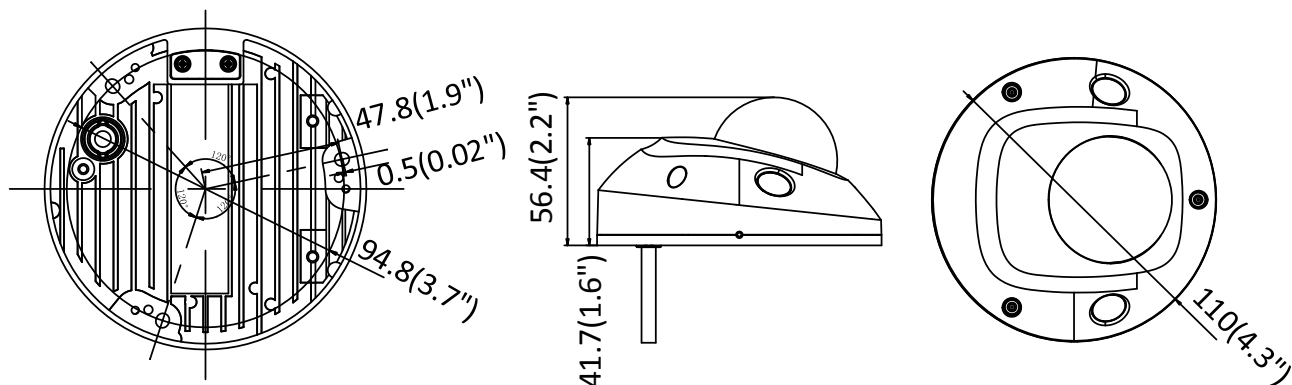

Dimensions

Accessories

Distributed by