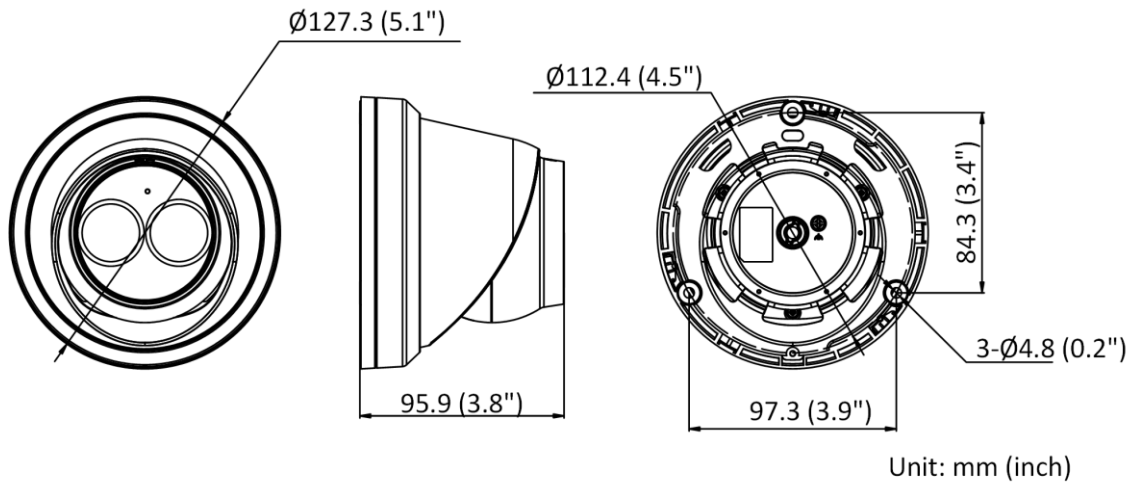

▪ **Dimension**

▪ **Accessory**

▪ **Optional**

DS-1271ZJ-130-TRL	DS-1271ZJ-130-TRL(Black)	DS-1273ZJ-130-TRL(Black)	DS-1273ZJ-130-TRL
Pendant Mount	Pendant Mount	Wall Mount	Wall Mount