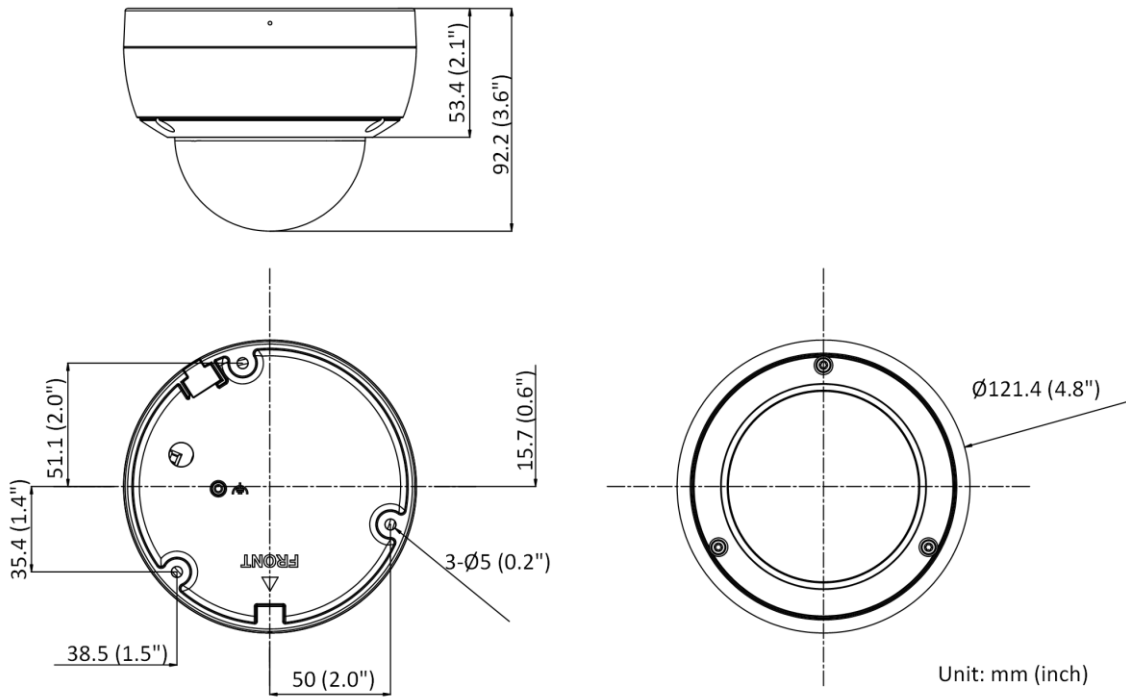

▪ **Available Model**

DS-2CD2166G2-I (2.8/4/6 mm)

DS-2CD2166G2-ISU (2.8/4/6 mm)

DS-2CD2166G2-ISU (2.8/4/6 mm) (Black)

▪ **Dimension**