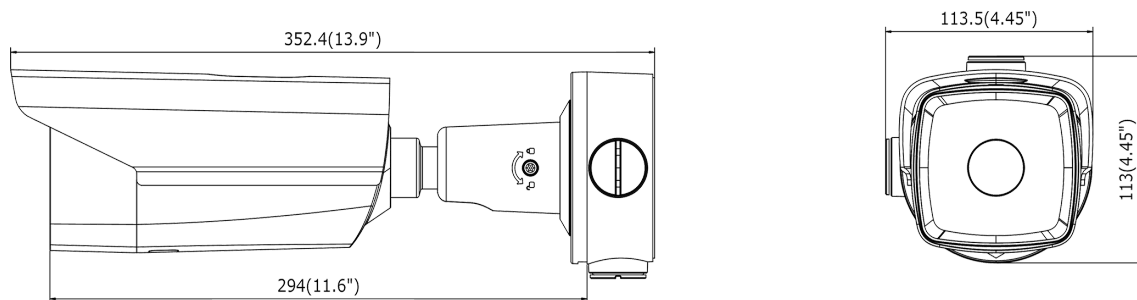

Available Model

DS-2TD2166-25/V1

Dimension

Unit: mm(inch)

Distributed by

**HIKVISION®****Headquarters**

No.555 Qianmo Road, Binjiang District,
Hangzhou 310051, China
T +86-571-8807-5998
overseasbusiness@hikvision.com