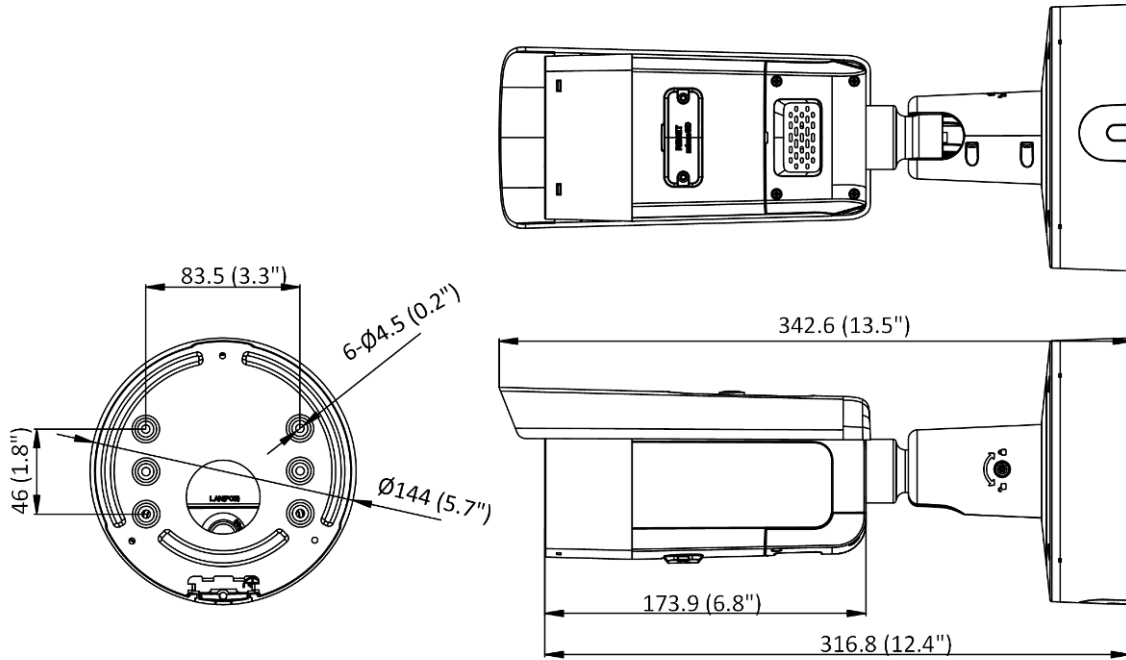

▪ **Available Model**

DS-2CD2646G2-IZSU/SL (2.8 to 12 mm)

▪ **Dimension**

Unit: mm (inch)

▪ **Accessory**

▪ **Optional**

DS-1275ZJ-S-SUS Vertical Pole Mount	DS-2251ZJ Pendant Mount	DS-1476ZJ-SUS Corner Mount