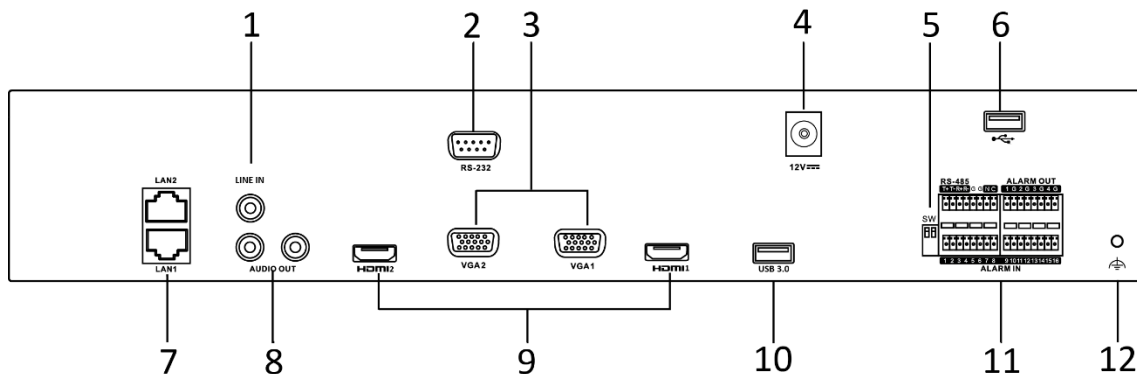

Physical Interfaces

Index	Description	Index	Description
1	LINE IN	7	LAN1 and LAN2 Interface
2	RS-232 Interface	8	AUDIO OUT
3	VGA Interfaces	9	HDMI Interfaces
4	Power Supply	10	USB 3.0 Interface
5	SW Dial	11	Alarm In/Alarm Out and RS-485 Interface
6	USB 2.0 Interface	12	GND