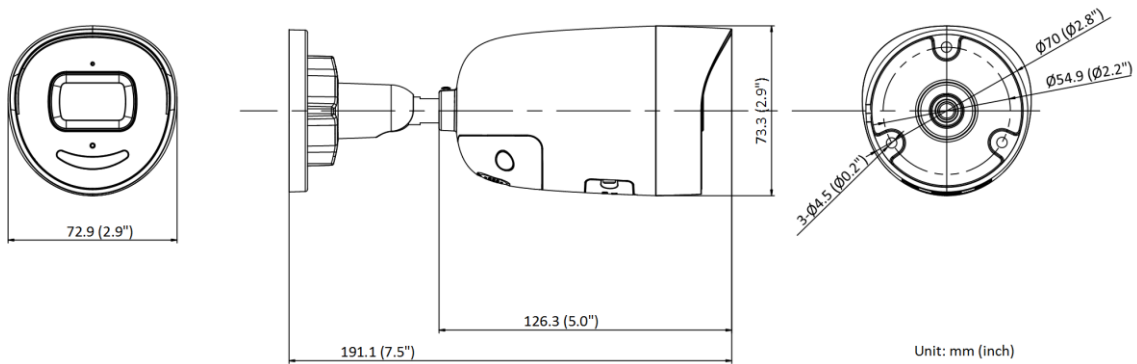

Dimension

Accessory

Distributed by

HIKVISION®

Headquarters

No.555 Qianmo Road, Binjiang District,
Hangzhou 310051, China
T +86-571-8807-5998
overseasbusiness@hikvision.com

Hikvision USA
T +1-909-895-0400
sales.usa@hikvision.com

Hikvision Australia
T +61-2-8599-4233
salesau@hikvision.com

Hikvision India
T +91-22-28469900
sales@pramahikvision.com

Hikvision Canada
T +1-866-200-6690
sales.canada@hikvision.com

Hikvision Thailand
T +662-275-9949
sales.thailand@hikvision.com

Hikvision Europe
T +31-23-5542770
sales.eu@hikvision.com

Hikvision Italy
T +39-0438-6902
info.it@hikvision.com

Hikvision Brazil
T +55 11 3318-0050
Latam.support@hikvision.com

Hikvision Turkey
T +90 (216)521 7070- 7074
sales.tr@hikvision.com

Hikvision Malaysia
T +601-7652-2413
sales.my@hikvision.com

Hikvision UK & Ireland
T +01628-902140
sales.uk@hikvision.com

Hikvision South Africa
Tel: +27 (10) 0351172
sale.africa@hikvision.com

Hikvision France
T +33(0)1-85-330-450
info.fr@hikvision.com

Hikvision Kazakhstan
T +7-727-9730667
nikia.panfilov@hikvision.ru

Hikvision Vietnam
T +84-974270888
sales.vt@hikvision.com

Hikvision UAE
T +971-4-4432090
salesme@hikvision.com

Hikvision Singapore
T +65-6684-4718
sg@hikvision.com

Hikvision Spain
T +34-91-737-16-55
info.es@hikvision.com

Hikvision Tashkent
T +99-87-1238-9438
uzb@hikvision.ru

Hikvision Hong Kong
T +852-2151-1761
info.hk@hikvision.com

Hikvision Russia
T +7-495-669-67-99
saleru@hikvision.com

Hikvision Korea
T +82-(0)31-731-8817
sales.korea@hikvision.com

Hikvision Poland
T +48-22-460-01-50
info.pl@hikvision.com

Hikvision Indonesia
T +62-21-2933759
Sales.Indonesia@hikvision.com