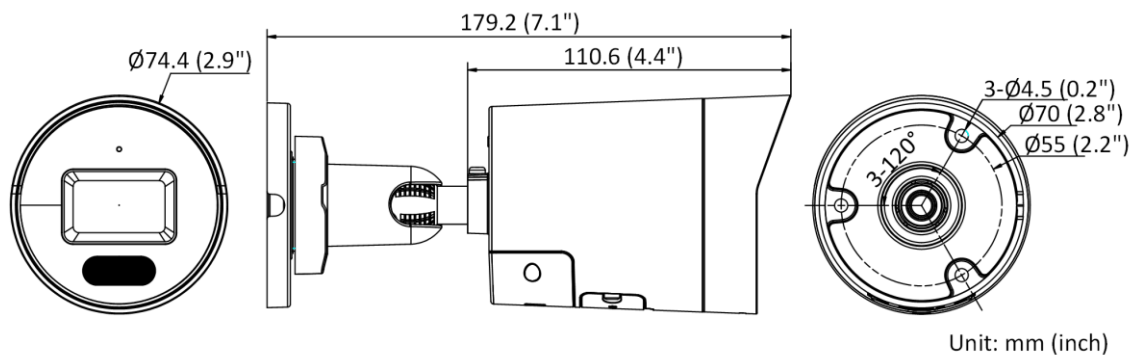

▪ Available Model

DS-2CD2047G2-LU/SL (2.8/4/6 mm)

▪ Typical Application

Hikvision products are classified into three levels according to their anti-corrosion performance. Refer to the following description to choose for your using environment.

This model has NO SPECIFIC PROTECTION.

Level	Description
Top-level protection	Hikvision products at this level are equipped for use in areas where professional anti-corrosion protection is a must. Typical application scenarios include coastlines, docks, chemical plants, and more.
Moderate protection	Hikvision products at this level are equipped for use in areas with moderate anti-corrosion demands. Typical application scenarios include coastal areas about 2 kilometers (1.24 miles) away from coastlines, as well as areas affected by acid rain.
No specific protection	Hikvision products at this level are equipped for use in areas where no specific anti-corrosion protection is needed.

▪ Dimension

▪ Accessory

▪ Optional

DS-1280ZJ-XS

Junction Box