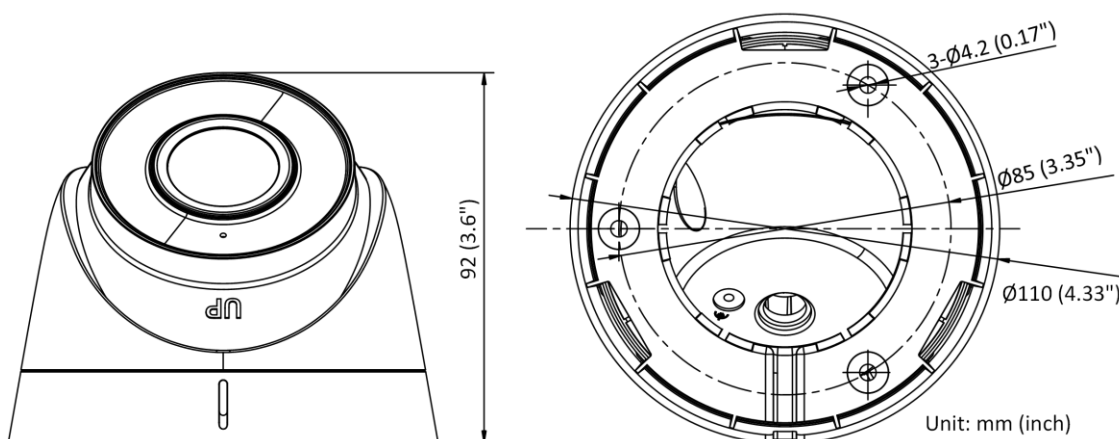

With Package Weight	586 g (1.3 lb.)
Approval	
EMC	FCC (47 CFR Part 15, Subpart B); CE-EMC (EN 55032: 2015, EN 61000-3-2: 2014, EN 61000-3-3: 2013, EN 50130-4: 2011 +A1: 2014); RCM (AS/NZS CISPR 32: 2015); IC (ICES-003: Issue 6, 2016); KC (KN 32: 2015, KN 35: 2015)
Safety	UL (UL 60950-1); CB (IEC 60950-1:2005 + Am 1:2009 + Am 2:2013); CE-LVD (EN 60950-1:2005 + Am 1:2009 + Am 2:2013); BIS (IS 13252(Part 1):2010+A1:2013+A2:2015); LOA (IEC/EN 60950-1)
Environment	CE-RoHS (2011/65/EU); WEEE (2012/19/EU); Reach (Regulation (EC) No 1907/2006)
Protection	Ingression protection: IP66 (IEC 60529-2013)

* Listed resolutions are only selectable options. It does not mean that all streams can work at their maximum resolution at the same time.

Available Model

DS-2CD3321G0-IU (2.8 mm, 4 mm)

Dimension

Accessory