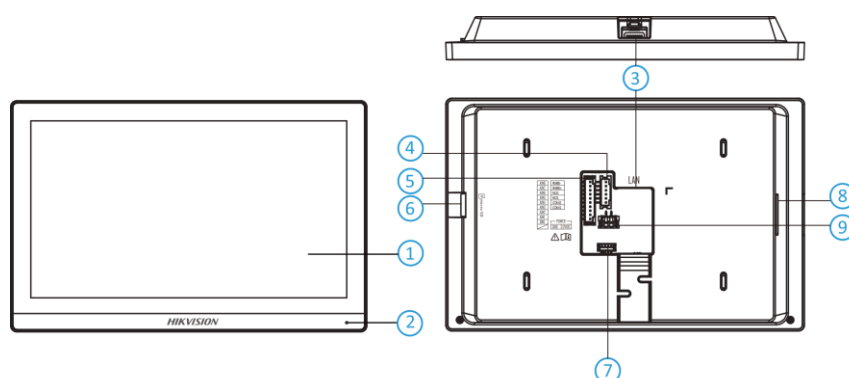

Power interface	1
General	
Button	0
Installation	Wall mounting, table mounting
Indicator	0
Protective level	/
Working temperature	-10 °C to 50 °C (14 °F to 122 °F)
Working humidity	10% to 90%
Dimensions	175 mm × 120.3 mm × 21 mm (6.9" × 4.7" × 0.83")
Battery	/
Application environment	Indoor
Power consumption	≤ 8 W
Language	English, Russian, Bulgarian, Hungarian, Greek, German, Italian, Czech, Slovak, French, Polish, Dutch, Portuguese (Brazil), Spanish, Hebrew, Romanian, Turkish, Estonian, Danish, Swedish, Norwegian, Finnish, Vietnamese, Croatian, Slovenian, Serbian, Arabic, Portuguese (Portugal), Lithuanian, Uzbek, Kazakh, Mongolian, Ukrainian

▪ Physical Interface

No.	Description	No.	Description
1	Screen	6	TF Card Slot
2	Microphone	7	Debugging Port
3	Network Interface	8	Loudspeaker
4	RS-485 Terminal (Reserved)	9	Power Supply Terminal
5	Alarm Terminal		

▪ Available Model

DS-KH6360-WTE1

▪ Dimension