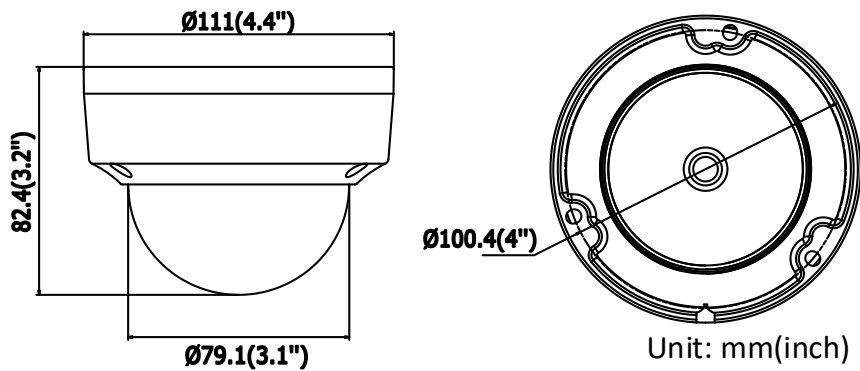

Protection Level	IP67, IK10
Material	Camera body: metal, bubble: plastic
Dimensions	Camera: $\Phi 111 \times 82.4$ mm ( $\Phi 4.4" \times 3.2"$ ) With package: $134 \times 134 \times 108$ mm ( $5.3" \times 5.3" \times 4.3"$ )
Weight	Camera: 540 g (1.2 lb.) With package: 730 g (1.6 lb.)

### Dimension