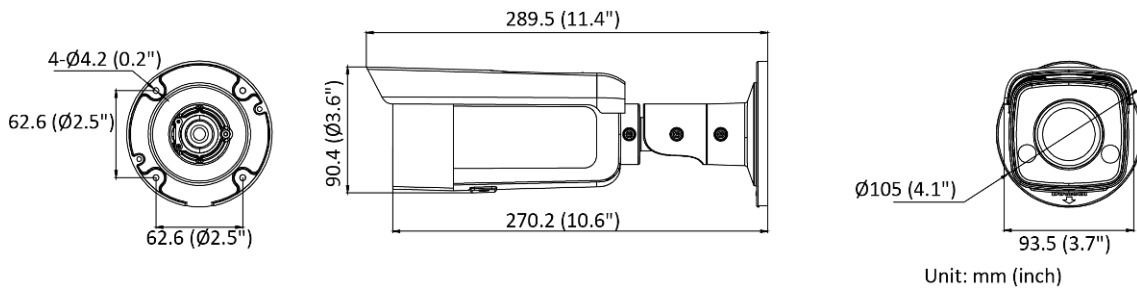

▪ **Available Model**

DS-2CD2T47G2-L (2.8/4/6 mm)

▪ **Typical Application**

Hikvision products are classified into three levels according to their anti-corrosion performance. Refer to the following description to choose for your using environment.

This model has NO SPECIFIC PROTECTION.

Level	Description
Top-level protection	Hikvision products at this level are equipped for use in areas where professional anti-corrosion protection is a must. Typical application scenarios include coastlines, docks, chemical plants, and more.
Moderate protection	Hikvision products at this level are equipped for use in areas with moderate anti-corrosion demands. Typical application scenarios include coastal areas about 2 kilometers (1.24 miles) away from coastlines, as well as areas affected by acid rain.
No specific protection	Hikvision products at this level are equipped for use in areas where no specific anti-corrosion protection is needed.

▪ **Dimension**