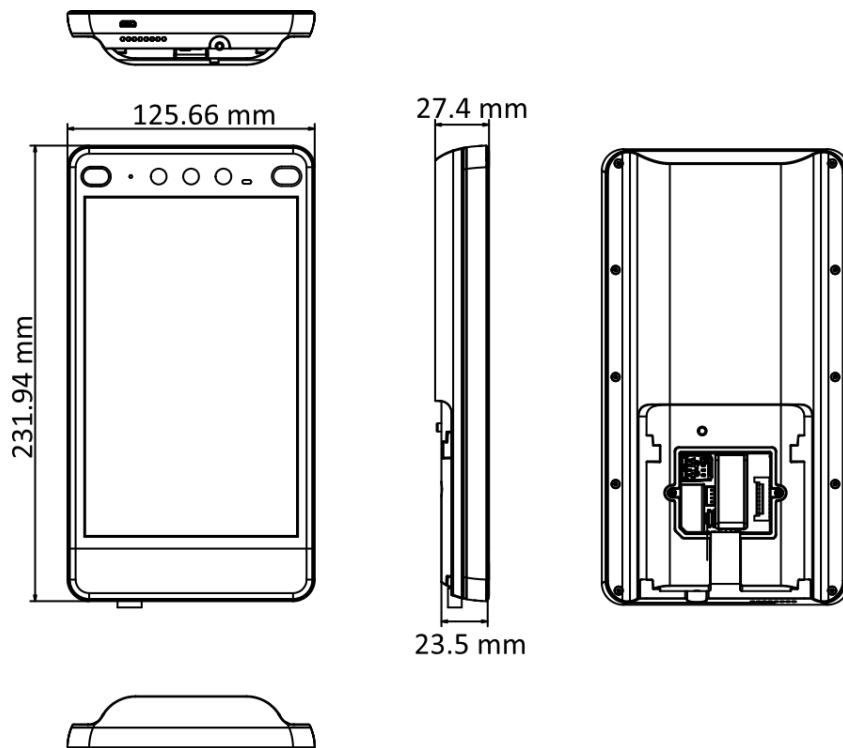

▪ Specification

System	
Operation system	Linux
Display	
Dimensions	8-inch
Resolution	800 × 1280
Type	LCD
Operation method	Capacitive touch screen
Video	
Pixel	For face recognition: 2 MP For iris recognition: 5 MP
Lens	× 3 (2 for face recognition, 1 for iris recognition)
Video standard	PAL (Default) and NTSC
Network	
Wired network	10 M/100 M/1000 M self-adaptive
Wi-Fi	Support
Interface	
Network interface	1
RS-485	1
Wiegand	1
Lock output	1
Exit button	1
Door contact input	1
IO input	2
IO output	1
TAMPER	1
USB	1
Capacity	
Iris capacity	10,000
Card capacity	100,000
Face capacity	100,000
Event capacity	150,000
Authentication	
Iris recognition distance	40 to 70 cm
Iris registration duration	< 5 s
Iris recognition duration	< 1 s
Card type	Mifare 1 card
Card reading frequency	13.56 MHz
Face recognition duration	< 0.2 s
Face recognition accuracy rate	> 99%
Face recognition distance	0.3 to 3 m

Function

Face anti-spoofing	Support
Time synchronization	Support

General

Power supply	12 VDC/3 A
Working temperature	-30 °C to 60 °C (-22 °F to 140 °F)
Working humidity	10% to 90% (No condensing)
Dimensions	126 mm × 232 mm × 27 mm (5.0" × 9.1" × 1.1")
Installation	Wall Mounting
Protective level	IP65 (It is recommended using the device indoors for iris recognition)
Language	English

▪ **Available Model**

DS-K1T981M

▪ **Dimension**

Distributed by

**HIKVISION®****Headquarters**

No.555 Qianmo Road, Binjiang District,
Hangzhou 310051, China
T +86-571-8807-5998
overseasbusiness@hikvision.com