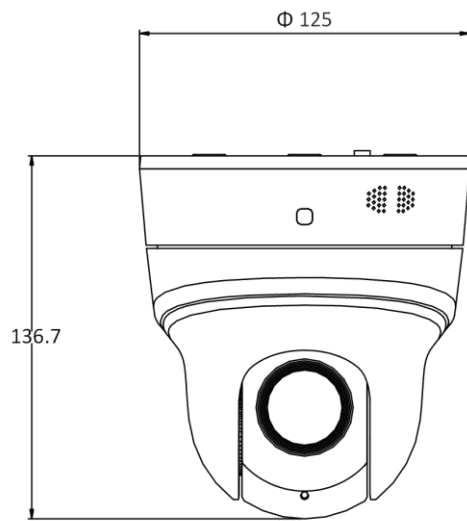

Dimensions

Unit: mm

Accessory

Optional

DS-1294ZJ
Wall Mount

DS-1100KI
Network Keyboard