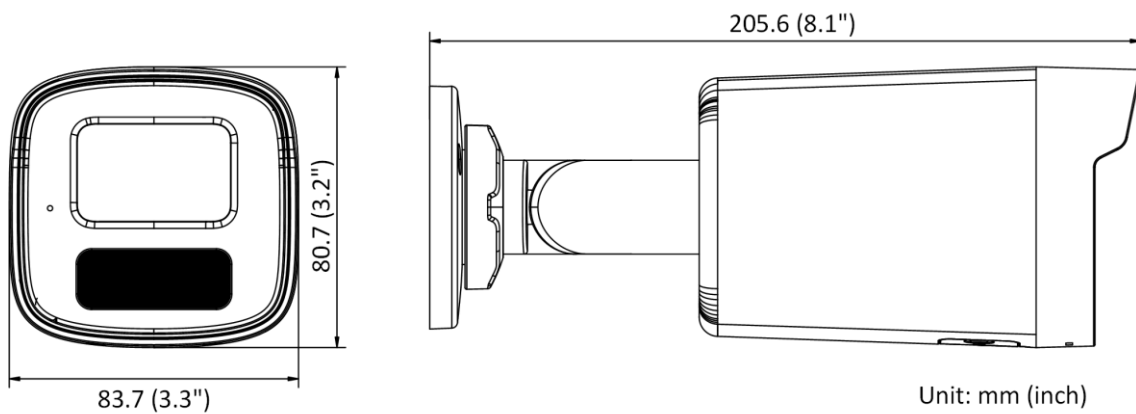

Safety	UL: UL 62368-1; CB: IEC 62368-1: 2014+A11; CE-LVD: EN 62368-1: 2014/A11: 2017; BIS: IS 13252 (Part 1): 2010/ IEC 60950-1: 2005
Environment	CE-RoHS: 2011/65/EU; WEEE: 2012/19/EU; Reach: Regulation (EC) No 1907/2006
Protection	IP67: IEC 60529-2013

▪ **Available Model**

DS-2CD1T47G0-L (4/6 mm)

DS-2CD1T47G0-LUF (4/6 mm)

▪ **Dimension**

▪ **Accessory**

▪ **Optional**

DS-1280ZJ-XS

Junction Box