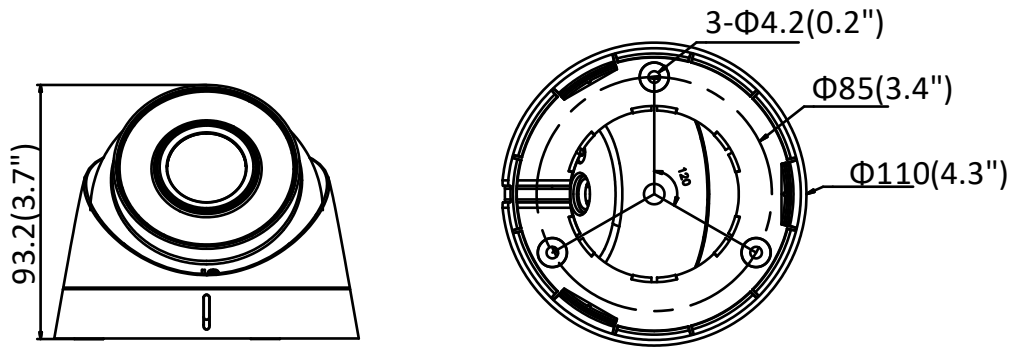

Dimensions

Unit:mm(inch)

Accessories

Distributed by