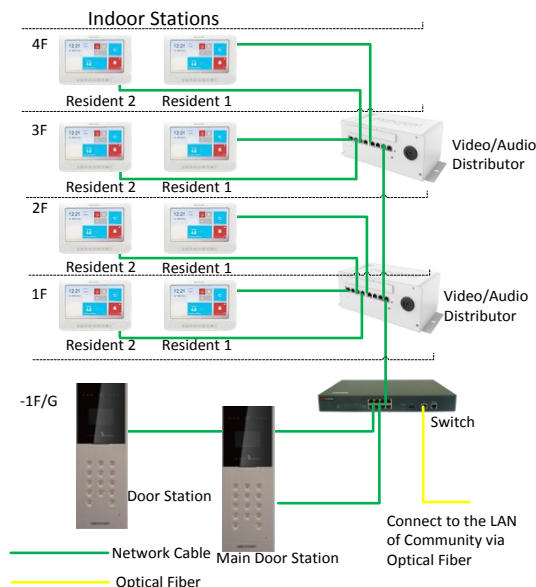

DS-KH6310-W/DS-KH6310

Indoor Station

AVAILABLE MODELS

DS-KH6310-W

DS-KH6310

MAIN FEATURES

- Video intercom function
- Remote unlocking function
- Resident-to-resident audio call
- Live view of HD video
- Voice message function
- Auto-respond and no disturbing mode
- Noise suppression and echo cancellation
- 8-ch zone alarm and SOS calling function
- Community notice
- Convenient installation with the bracket, batch setting, and power over video/audio distributor (DS-KAD606, DS-KAD612)

TYPICAL APPLICATOIN

SPECIFICATION

Model	DS-KH6310-W	DS-KH6310
Parameters	Video Intercom Indoor Station with 7-Inch Touch Screen	
System Parameters	Processor	High-Performance Embedded SOC Processor
	Operation System	Embedded Linux Operation System
Display Parameters	Display Screen	7-Inch Colorful TFT LCD
	Display Resolution	800 × 480
	Operation Method	Capacitive Touch Screen, Physical Key
	Operation Interface	Flattened UI Operation Interface
Audio Parameters	Audio Input	Built-in Omnidirectional Microphone
	Audio Output	Built-in Loudspeaker
	Audio Compression Standard	G.711 U
	Audio Compression Rate	64 Kbps
	Audio Quality	Noise Suppression and Echo Cancellation Supported
Network Parameters	Ethernet	10M/100M Self-Adaptive Ethernet
	Wireless Internet	Wi-Fi 802.11 b/g/n

Model	DS-KH6310-W	DS-KH6310
Parameters	Video Intercom Indoor Station with 7-Inch Touch Screen	
	Network Protocol	TCP/IP, SNMP, SIP, RTSP
Alarm Parameters	Alarm Input	8-ch Alarm Input Sensor
Device Interfaces	Network Access	1 RJ45 10M/100M Self-Adaptive Ethernet Access
	RS485	1; RS-485 Half-Duplex
	I/O Output	1
Other Parameters	Power Supply	Power Over Network Cable (DS-KAD606, DS-KAD612)/12 V DC
	Power Consumption	≤10W
	Working Temperature	-10° C to +55° C (14° F to 131° F)
	Working Humidity	10% - 90%
	Dimension (L x W x H)	195.8 mm × 132.8 mm × 17.5 mm
	Certification	FCC, CE