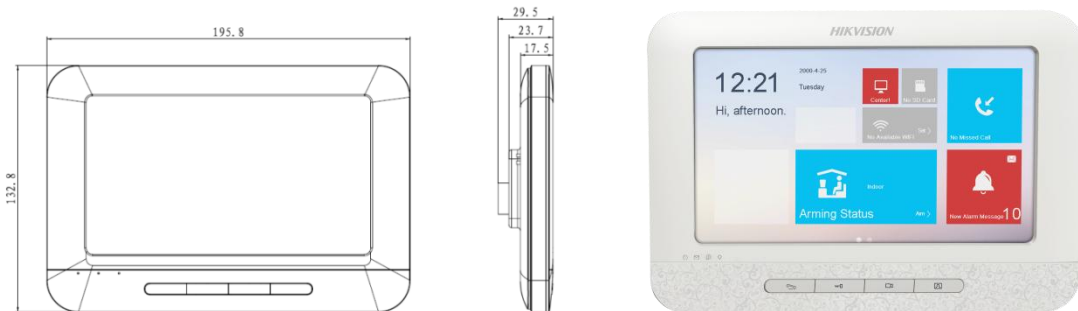

DS-KH6310-W/DS-KH6310

Indoor Station

AVAILABLE MODELS

DS-KH6310-W

DS-KH6310

MAIN FEATURES

- Video intercom function
- Remote unlocking function
- Resident-to-resident audio call
- Live view of HD video
- Voice message function
- Auto-respond and no disturbing mode
- Noise suppression and echo cancellation
- 8-ch zone alarm and SOS calling function
- Community notice
- Convenient installation with the bracket, batch setting, and power over video/audio distributor (DS-KAD606, DS-KAD612)

TYPICAL APPLICATOIN

SPECIFICATION

Model	DS-KH6310-W	DS-KH6310
Parameters	Video Intercom Indoor Station with 7-Inch Touch Screen	
System Parameters	Processor	High-Performance Embedded SOC Processor
	Operation System	Embedded Linux Operation System
Display Parameters	Display Screen	7-Inch Colorful TFT LCD
	Display Resolution	800 × 480
	Operation Method	Capacitive Touch Screen, Physical Key
	Operation Interface	Flattened UI Operation Interface
Audio Parameters	Audio Input	Built-in Omnidirectional Microphone
	Audio Output	Built-in Loudspeaker
	Audio Compression Standard	G.711 U
	Audio Compression Rate	64 Kbps
	Audio Quality	Noise Suppression and Echo Cancellation Supported
Network Parameters	Ethernet	10M/100M Self-Adaptive Ethernet
	Wireless Internet	Wi-Fi 802.11 b/g/n

Model	DS-KH6310-W	DS-KH6310
Parameters	Video Intercom Indoor Station with 7-Inch Touch Screen	
	Network Protocol	TCP/IP, SNMP, SIP, RTSP
Alarm Parameters	Alarm Input	8-ch Alarm Input Sensor
Device Interfaces	Network Access	1 RJ45 10M/100M Self-Adaptive Ethernet Access
	RS485	1; RS-485 Half-Duplex
	I/O Output	1
Other Parameters	Power Supply	Power Over Network Cable (DS-KAD606, DS-KAD612)/12 V DC
	Power Consumption	≤10W
	Working Temperature	-10° C to +55° C (14° F to 131° F)
	Working Humidity	10% - 90%
	Dimension (L x W x H)	195.8 mm × 132.8 mm × 17.5 mm
	Certification	FCC, CE