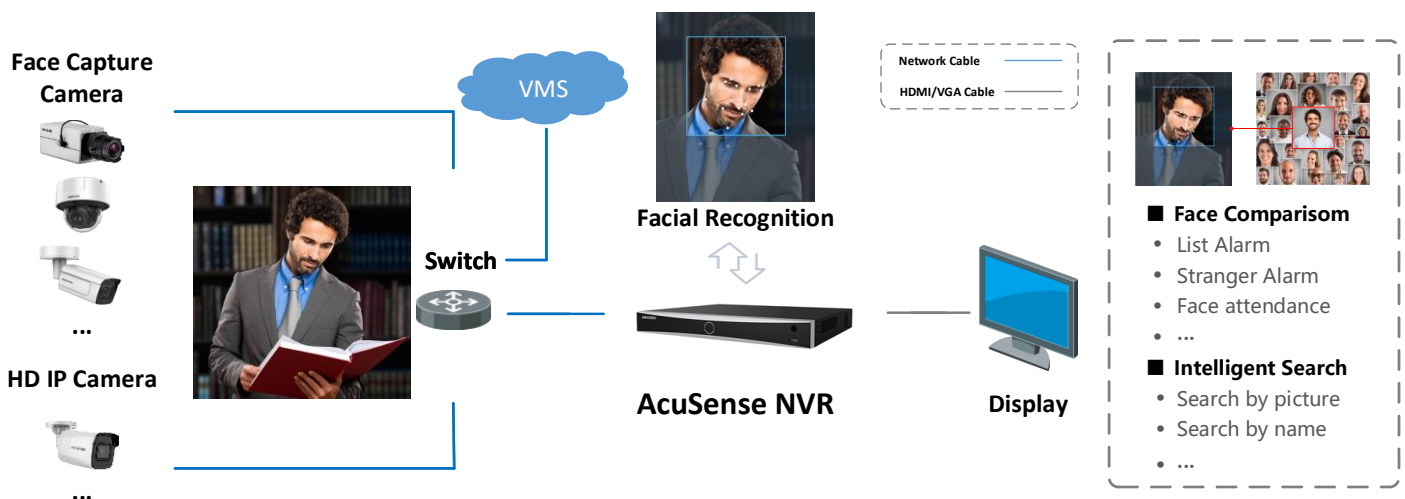

Storage and Playback

- Up to 2 SATA interfaces for HDD connection
- 8-ch synchronous playback at up to 1080p resolution

Smart & POS Function

- Support multiple VCA (Video Content Analytics) events
- Smart search for the selected area in the video, and smart playback to improve the playback efficiency
- POS information overlay on live view and playback
- POS triggered recording and alarm

Network & Ethernet Access

- 8 independent PoE network interfaces
- 1 self-adaptive 10/100/1000 Mbps Ethernet interfaces
- Hik-Connect & DDNS (Dynamic Domain Name System) for easy network management

Typical Application

Facial Recognition and Face Picture Comparison

Modeling and analyzing face pictures captured by cameras. Realize blacklist alarm and stranger alarm via face picture library.

Search target people by picture and name features.