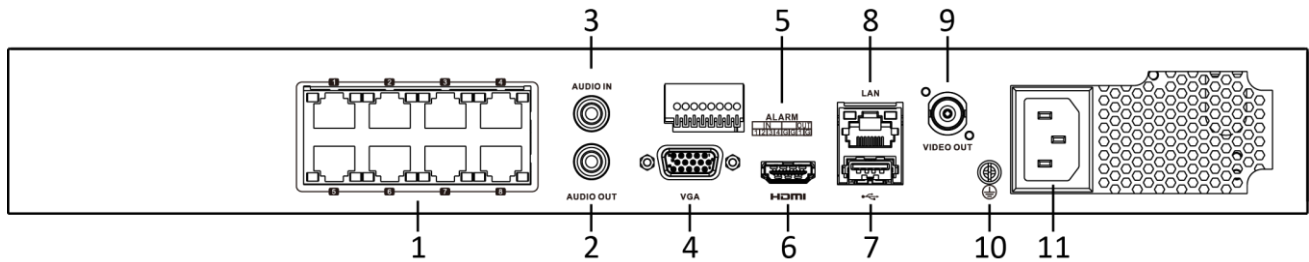

Physical Interface

No.	Description	No.	Description
1	PoE Interfaces	7	USB 3.0 interface
2	AUDIO OUT	8	LAN Network Interface
3	AUDIO IN	9	VIDEO OUT
4	VGA Interface	10	GND
5	Alarm In/Alarm Out	11	Power Supply
6	HDMI Interface