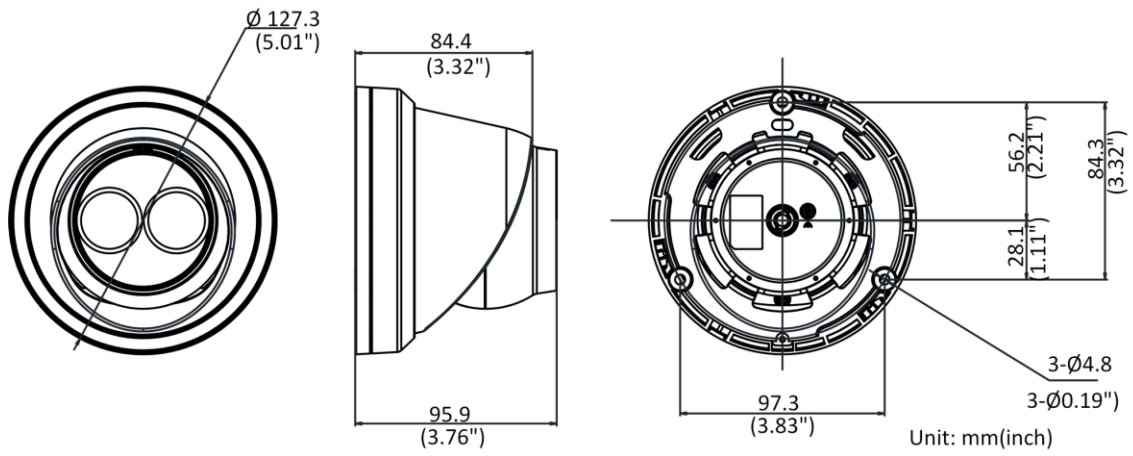

Dimension

Accessory