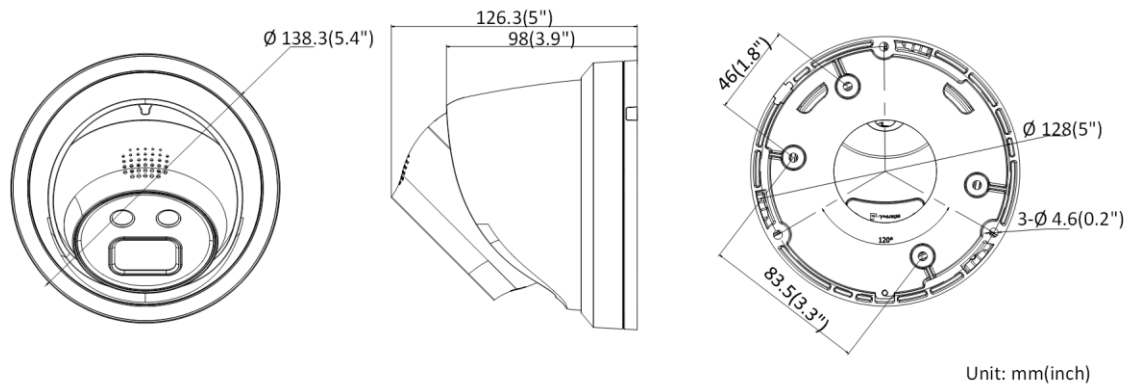

Dimensions	Camera: Φ 138.3 × 126.3 mm (Φ 5.4" × 5") With package: 170 × 170 × 150 mm (7" × 7" × 5.9")
Weight	Camera: 430 g (0.9 lb.) With package: 733 g (1.6 lb.)

Available Model

DS-2CD2326G1-I/SL (2.8/4/6/8 mm)

Dimension

Accessory