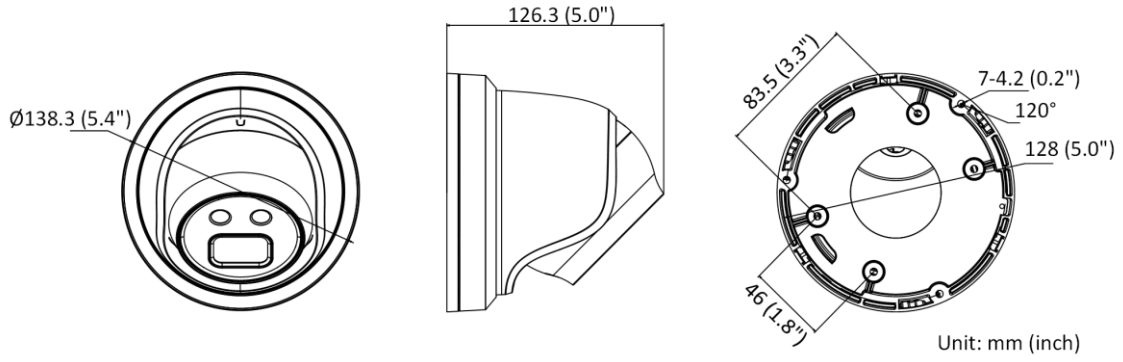

Protection

Ingress protection: IP67 (IEC 60529-2013)

▪ **Available Model**

DS-2CD3356G2-IS(2.8/4/6 mm)

▪ **Dimension**