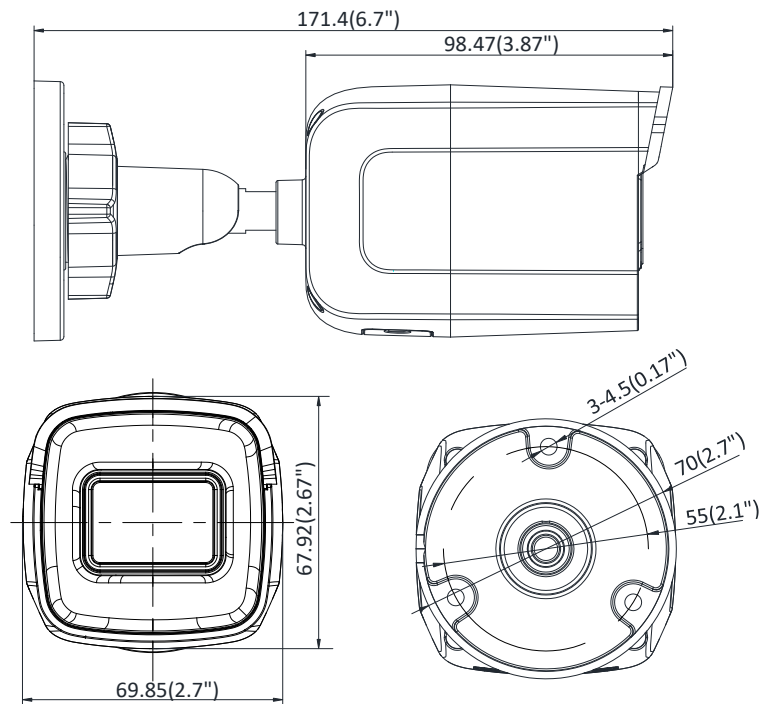

DS-2CD2085FWD-I(B) 8 MP IR Fixed Bullet Network Camera

Key Features

- Up to 8 megapixel high resolution
- Max. 3840 × 2160 @20fps
- 2.8 mm/4 mm/6 mm fixed lens, optional
- H.265, H.265+, H.264+, H.264
- 120dB WDR
- Powered by Darkfighter
- 12 VDC & PoE (802.3af, class 3)
- IR range: Up to 30 m
- Support on-board storage, up to 128 GB
- IP67, IK10
- BLC/3D DNR/ROI
- Color: 0.008 Lux @ (F1.2, AGC ON), 0.014 Lux @ (F1.6, AGC ON)

General Function	One-key reset, anti-flicker, three streams, heartbeat, mirror, password protection, privacy mask, watermark, IP address filter
Firmware Version	V5.5.61
API	ONVIF (PROFILE S, PROFILE G), ISAPI
Simultaneous Live View	Up to 6 channels
User/Host	Up to 32 users 3 levels: Administrator, Operator and User
Client	iVMS-4200, Hik-Connect, iVMS-5200, iVMS-4500
Web Browser	IE8+, Chrome 31.0-44, Firefox 30.0-51, Safari 8.0+
Interface	
Communication Interface	1 RJ45 10M/100M self-adaptive Ethernet port
On-board Storage	Built-in micro SD/SDHC/SDXC slot, up to 128 GB
Reset Button	Yes
Smart Feature-set	
Behavior Analysis	Line crossing detection, intrusion detection, unattended baggage detection, object removal detection
Exception Detection	Scene change detection
Face Detection	Yes
General	
Operating Conditions	-30 °C to +60 °C (-22 °F to +140 °F), humidity 95% or less (non-condensing)
Power Supply	12 VDC ± 25%, 5.5 mm coaxial power plug PoE (802.3af, class 3)
Power Consumption	12 VDC, 0.5 A, max: 6 W PoE: (802.3af, 36 VDC to 57 VDC), 0.2 A to 0.1 A, max: 7.5 W
IR Range	Up to 30 m
Wavelength	850 nm
Protection Level	IP67, IK10
Material	Front cover: metal, back cover: metal, sun shield: plastic
Dimensions	Camera: 70 × 68 × 171 mm (2.8" × 2.7" × 6.7")
Weight	Camera: 400 g (0.9 lb.) With package: 700 g (1.5 lb.)

Available Model

DS-2CD2085FWD-I (2.8/4/6 mm)

Dimensions

Unit: mm(inch)

Accessories

Distributed by

DS-1280ZI-XS
Junction Box

HIKVISION