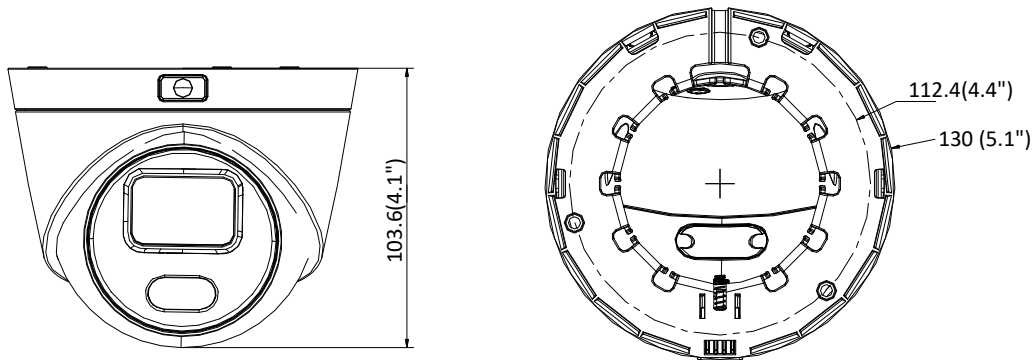

API	ONVIF (PROFILE S, PROFILE G), ISAPI
Simultaneous Live View	Up to 6 channels
User/Host	Up to 32 users 3 levels: Administrator, Operator and User
Client	iVMS-4200, Hik-Connect, iVMS-4500, iVMS-5200
Web Browser	IE8+, Chrome 31.0-44, Firefox 30.0-51, Safari 8.0+
<b>Interface</b>	
Communication Interface	1 RJ45 10M/100M self-adaptive Ethernet port
On-board Storage	Built-in micro SD/SDHC/SDXC slot, up to 128 GB
Reset Button	Yes
SVC	H.265 encoding and H.264 encoding support
<b>Smart Feature-set</b>	
Behavior Analysis	Line crossing detection, intrusion detection
<b>General</b>	
Operating Conditions	-30 °C to +60 °C (-22 °F to +140 °F), humidity 95% or less (non-condensing)
Power Supply	12 VDC ± 25%, 5.5 mm coaxial power plug PoE (802.3af, class 3)
Power Consumption	12 VDC, 0.5 A, max: 5 W PoE: (802.3af, 36 V to 57 V), 0.2 A to 0.1 A, max: 6.5 W
Visible Light Range	Warm white LEDs (3000K), up to 30m
Protection Level	IP67
Material	Camera body: Front cover: plastic, back cover: metal Bottom base: plastic
Dimensions	Camera: $\Phi 130 \times 103.6$ mm ( $\Phi 5.1'' \times 4.1''$ )
Weight	Camera: 500 g (1.1 lb.)

## Dimensions

Unit: mm