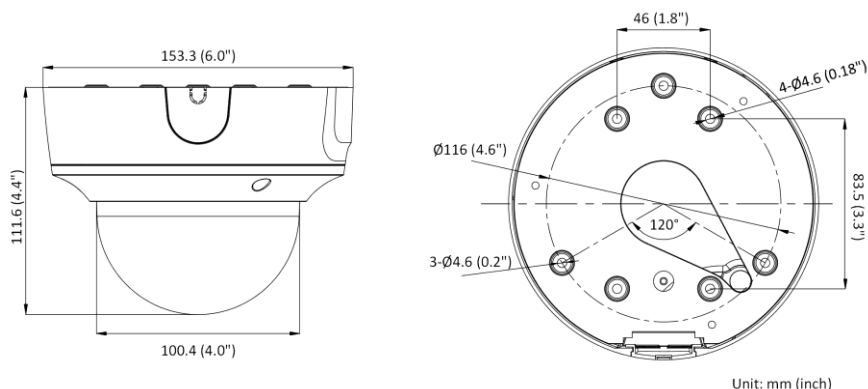

Available Model

DS-2CD3726G2T-IZS (2.7 to 13.5 mm, 7 to 35 mm)

Typical Application

Hikvision products are classified into three levels according to their anti-corrosion performance. Refer to the following description to choose for your using environment.

This model has NO SPECIFIC PROTECTION.

Level	Description
Top-level protection	Hikvision products at this level are equipped for use in areas where professional anti-corrosion protection is a must. Typical application scenarios include coastlines, docks, chemical plants, and more.
Moderate protection	Hikvision products at this level are equipped for use in areas with moderate anti-corrosion demands. Typical application scenarios include coastal areas about 2 kilometers (1.24 miles) away from coastlines, as well as areas affected by acid rain.
No specific protection	Hikvision products at this level are equipped for use in areas where no specific anti-corrosion protection is needed.

Dimension