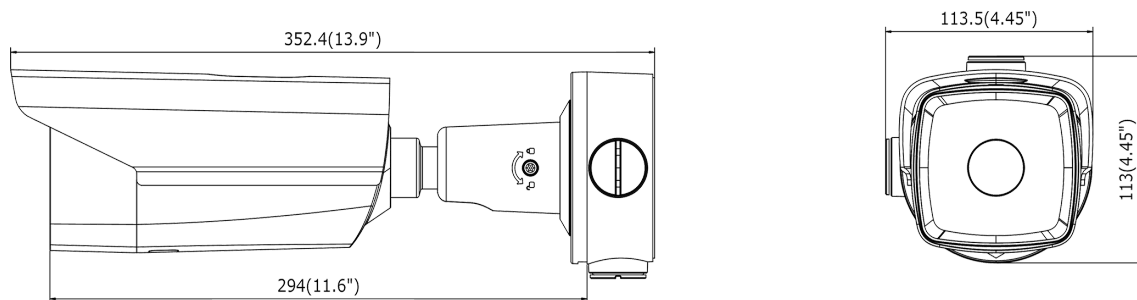

Available Model

DS-2TD2166-35/V1

Dimension

Unit: mm(inch)

Distributed by

**HIKVISION®****Headquarters**

No.555 Qianmo Road, Binjiang District,
Hangzhou 310051, China
T +86-571-8807-5998
overseasbusiness@hikvision.com