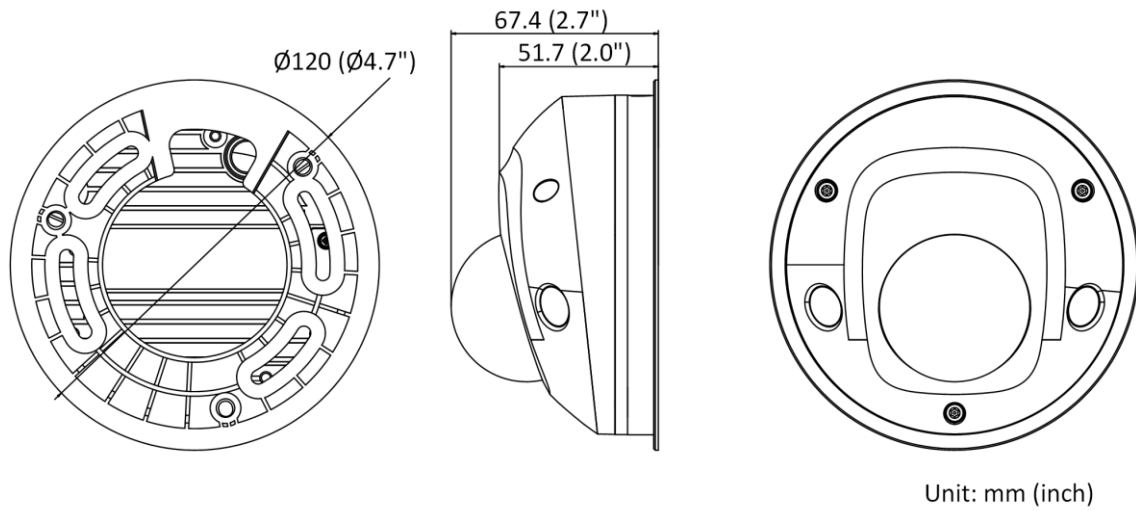

Smart Event	Line crossing detection, intrusion detection, unattended baggage, object removal, face detection, scene change detection
Face Detection	Yes
Exception Detection	Scene change detection
General	
Linkage Method	Trigger recording: memory card, network storage, pre-record and post-record Trigger captured pictures uploading: FTP, HTTP, NAS, Email Trigger notification: HTTP, ISAPI, alarm output, Email
Firmware Version	V5.6.5
Web Client Language	32 languages English, Russian, Estonian, Bulgarian, Hungarian, Greek, German, Italian, Czech, Slovak, French, Polish, Dutch, Portuguese, Spanish, Romanian, Danish, Swedish, Norwegian, Finnish, Croatian, Slovenian, Serbian, Turkish, Korean, Traditional Chinese, Thai, Vietnamese, Japanese, Latvian, Lithuanian, Portuguese (Brazil)
General Function	Anti-flicker, three streams, heartbeat, mirror, privacy masks, password reset via e-mail, pixel counter, HTTP listening
Startup and Operating Conditions	-30 °C to +60 °C (-22 °F to +140 °F), humidity 95% or less (non-condensing)
Power Supply	12 VDC ± 25% PoE (802.3af, class 3)
Power Consumption and Current	12 VDC, 0.7 A, max. 7.5 W PoE (802.3af, 36 V to 57 V), 0.3 A to 0.1 A, max. 9.5 W
Camera Dimension	Ø120 mm × 67.4 mm (Ø4.7" × 2.7")
Camera Weight	Camera: approx. 400 g (0.88 lb.)
Approval	
Protection	Ingress protection: IP66 (IEC 60529-2013), IK08 (IEC 60529-2013)

▪ Available Model

DS-2CD2555FWD-I (2.8/4/6 mm)

DS-2CD2555FWD-IS (2.8/4/6 mm)

DS-2CD2555FWD-IW (2.8/4/6 mm)

DS-2CD2555FWD-IWS (2.8/4/6 mm)

▪ **Dimension**

▪ **Accessory**

▪ **Optional**

DS-1275ZJ-SUS	DS-1272ZJ-120	DS-1276ZJ-SUS	DS-1280ZJ-DM46	DS-1271ZJ-120
Vertical Pole Mount	Wall Mount	Corner Mount	Junction Box	Pendant Mount
				
DS-1272ZJ-120B				
Wall Mount				
				

Distributed by

**HIKVISION®****Headquarters**