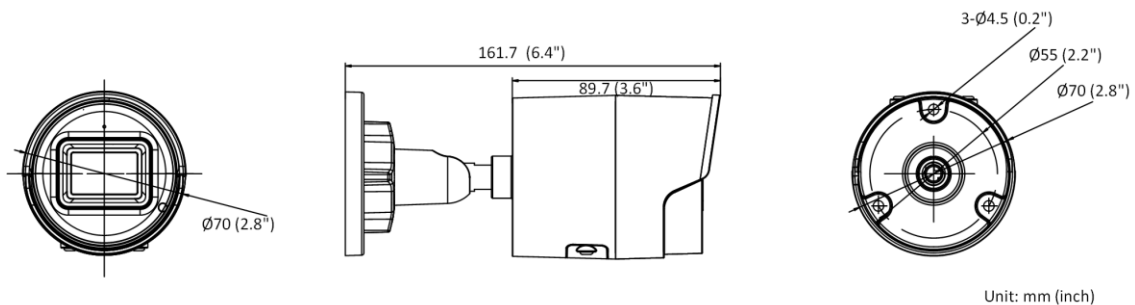

This model has NO SPECIFIC PROTECTION.

Level	Description
Top-level protection	Hikvision products at this level are equipped for use in areas where professional anti-corrosion protection is a must. Typical application scenarios include coastlines, docks, chemical plants, and more.
Moderate protection	Hikvision products at this level are equipped for use in areas with moderate anti-corrosion demands. Typical application scenarios include coastal areas about 2 kilometers (1.24 miles) away from coastlines, as well as areas affected by acid rain.
No specific protection	Hikvision products at this level are equipped for use in areas where no specific anti-corrosion protection is needed.

▪ **Dimension**

▪ **Accessory**

▪ **Optional**

DS-1280ZJ-XS

Junction Box