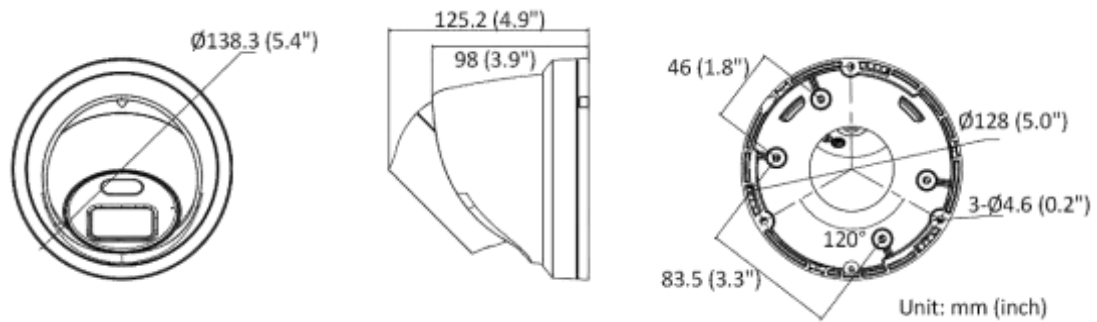

▪ **Available Model**

DS-2CD2347G2-LU (2.8/4/6 mm)

DS-2CD2347G2-L (2.8/4/6 mm)

▪ **Dimension**

▪ **Accessory**

▪ **Optional**

DS-1273ZJ-140B Wall Mount	DS-1273ZJ-140 Wall Mount	DS-1275ZJ-SUS Vertical Pole Mount	DS-1280ZJ-PT6 Junction Box	DS-1276ZJ-SUS Corner Mount
DS-1271ZJ-140 Pendant Mount