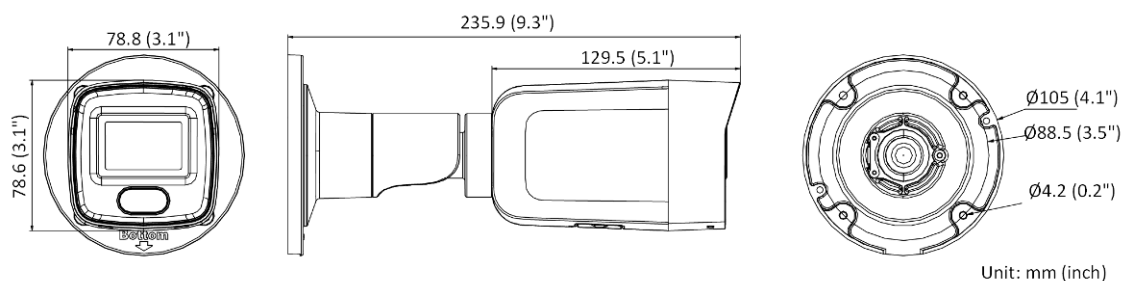

▪ Dimension

▪ **Accessory**▪ **Optional**

DS-1276ZJ-SUS Corner Mount	DS-1280ZJ-S Junction Box	DS-1275ZJ-SUS Vertical Pole Mount
		
		

Distributed by

**HIKVISION®****Headquarters**

No.555 Qianmo Road, Binjiang District,
Hangzhou 310051, China
T +86-571-8807-5998
overseasbusiness@hikvision.com