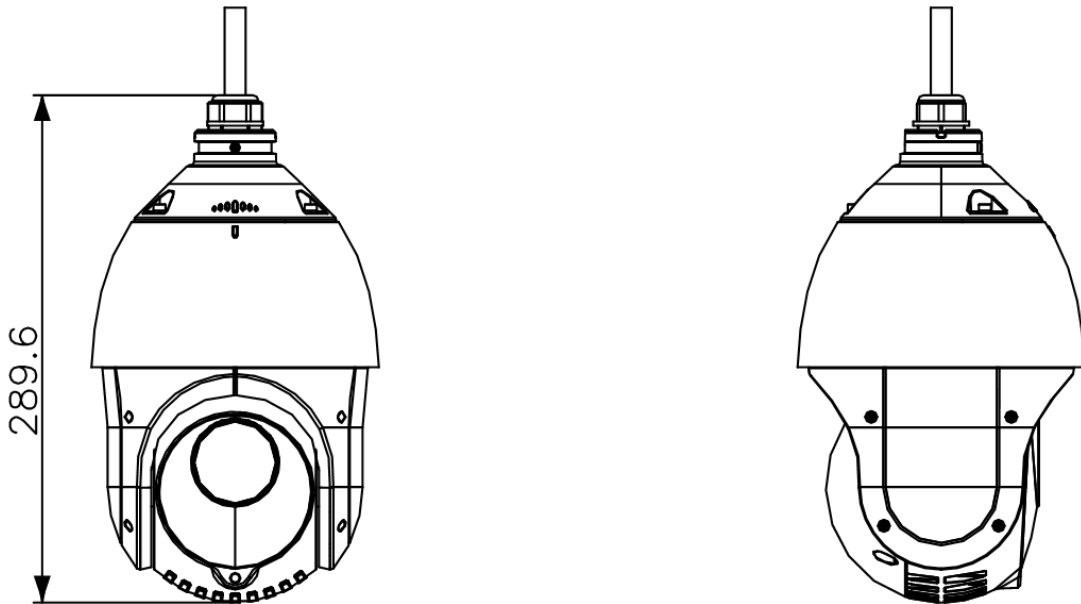

DORI	Detect	Observe	Recognize	Identify
Definition	25 px/m	63 px/m	125 px/m	250 px/m
Distance(Tele)	1320.0 m (4330.7 ft)	523.8 m (1718.5 ft)	264.0 m (866.1 ft)	132.0 m (433.1 ft)

▪ **Dimension**

Unit:mm

▪ **Accessory**

▪ **Included**

DS-1618ZJ
Wall Mount

ASW0081-1220002W

▪ **Optional**