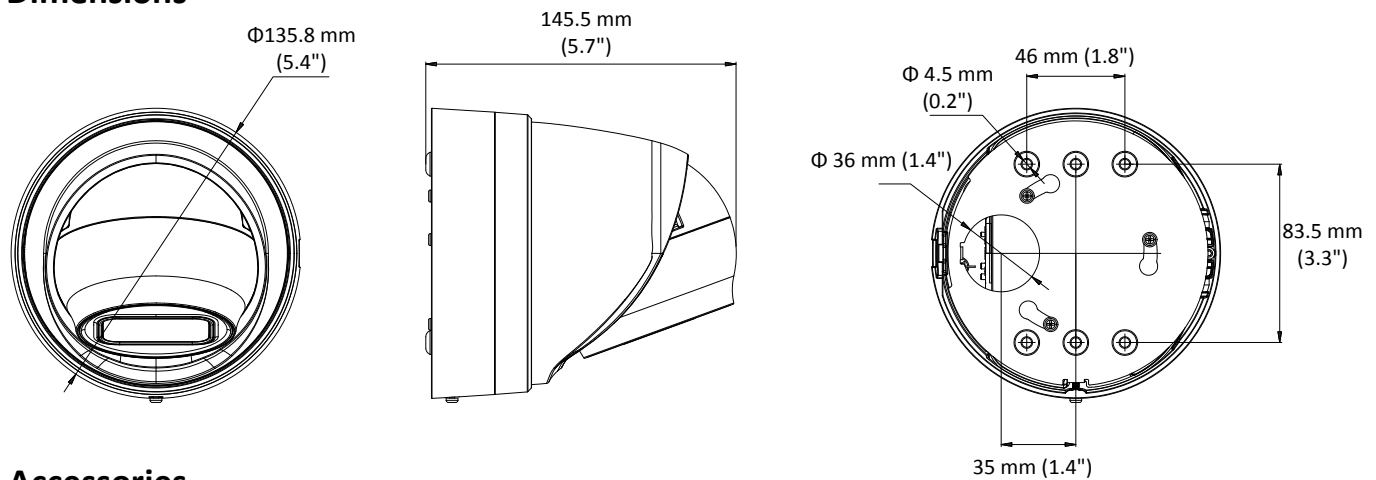

Available Model:

DS-2CD2H83G0-IZS(2.8 to 12 mm)

Dimensions

Accessories

DS-1475ZJ-SUS
Vertical Pole Mount

DS-1476ZJ-SUS
Corner Mount

DS-1473ZJ-135B
Wall Mount
with Junction Box

Distributed by