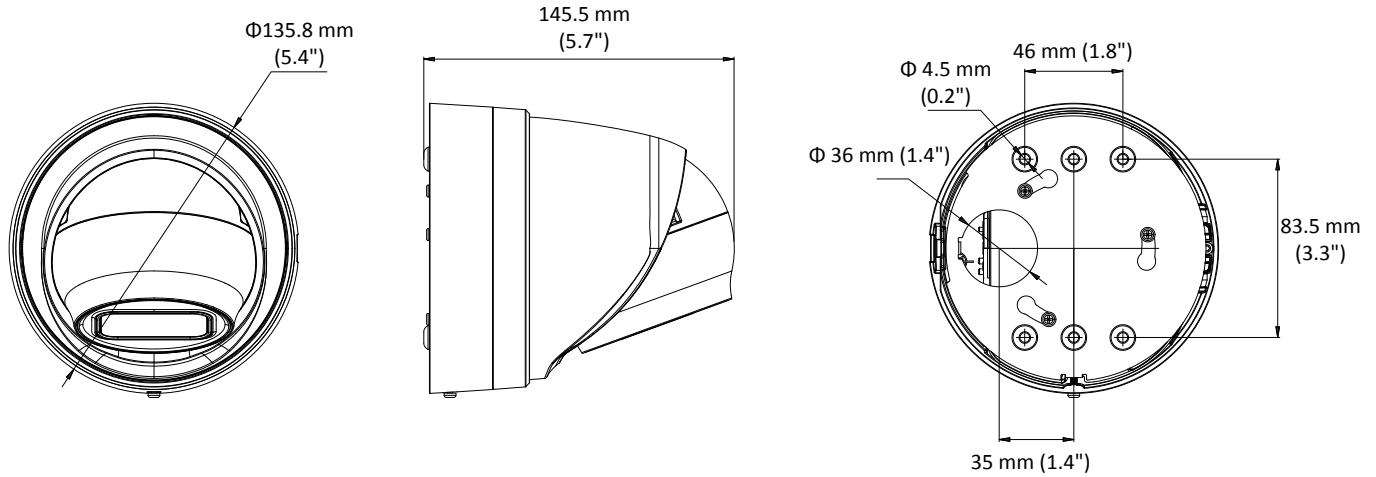

Available Model:

DS-2CD2H63G0-IZS (2.8 to 12 mm)

Dimensions

Accessories

Distributed by

HIKVISION

Headquarters
 No.555 Qianmo Road, Binjiang District,
 Hangzhou 310051, China
 T +86-571-8807-5998
 overseasbusiness@hikvision.com