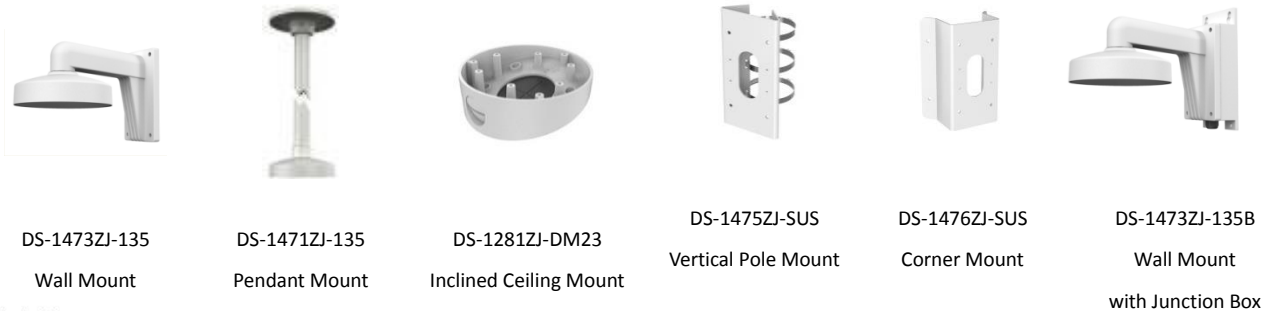

Accessories

Distributed by