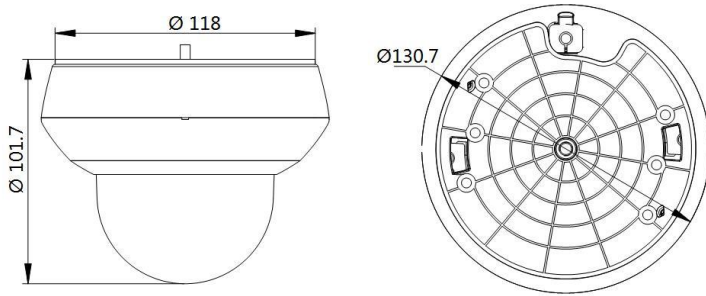

Image	
Max. Resolution	1920 × 1080
Main Stream	50Hz: 25fps (1920 × 1080, 1280 × 960, 1280 × 720) 60Hz: 30fps (1920 × 1080, 1280 × 960, 1280 × 720)
Sub-Stream	50Hz: 25fps (704 × 576, 640 × 480, 352 × 288) 60Hz: 30fps (704 × 480, 640 × 480, 352 × 240)
Third Stream	50Hz: 25fps (1280 × 720, 704 × 576, 640 × 480, 352 × 288) 60Hz: 30fps (1280 × 720, 704 × 480, 640 × 480, 352 × 240)
Image Enhancement	3D DNR, HLC, EIS, Regional Exposure, Regional Focus
Network	
Network Storage	Built-in memory card slot, support Micro SD/SDHC/SDXC, up to 256 GB; NAS (NPS, SMB/CIFS), ANR
Protocols	IPv4/IPv6, HTTP, HTTPS, 802.1x, Qos, FTP, SMTP, UPnP, SNMP, DNS, DDNS, NTP, RTSP, RTP, TCP/IP, UDP, IGMP, ICMP, DHCP, PPPoE, Bonjour
API	Open-ended, support ONVIF, ISAPI, and CGI, support HIKVISION SDK and Third-Party Management Platform, support Hik-Connect
Simultaneous Live View	Up to 20 channels
User/Host	Up to 32 users 3 levels: Administrator, Operator and User
Security Measures	User authentication (ID and PW), Host authentication (MAC address); HTTPS encryption; IEEE 802.1x port-based network access control; IP address filtering
Client	iVMS-4200, iVMS-4500, iVMS-5200, Hik-Connect
Web Browser	IE 8 to 11, Chrome 31.0 to 44, Firefox 30.0 to 51
Interface	
Audio Interface	1-ch audio input and 1-ch audio output
Network Interface	1 RJ45 10 M/100 M Ethernet, PoE
General	
Power	12 VDC & PoE Max.: 8 W
Working Temperature	-20°C to 60°C (-4°F to 140°F)
Working Humidity	≤ 90%
Protection Level	IP66 Standard, IK 10, TVS 4000V Lightning Protection, Surge Protection and Voltage Transient Protection
Material	Aluminum alloy, PC, PC+ABS
Dimensions	Φ 130.7 mm × 101.7 mm (Φ 5.15" × 4.00")
Weight	Approx. 0.53 kg (1.17 lb)

Available Model

DS-2DE2A204W-DE3(2.8-12MM), 12 VDC & PoE

Dimensions

Unit:mm

Accessories

DS-1294ZJ-PT Wall Mounting Bracket

Distributed by

HIKVISION