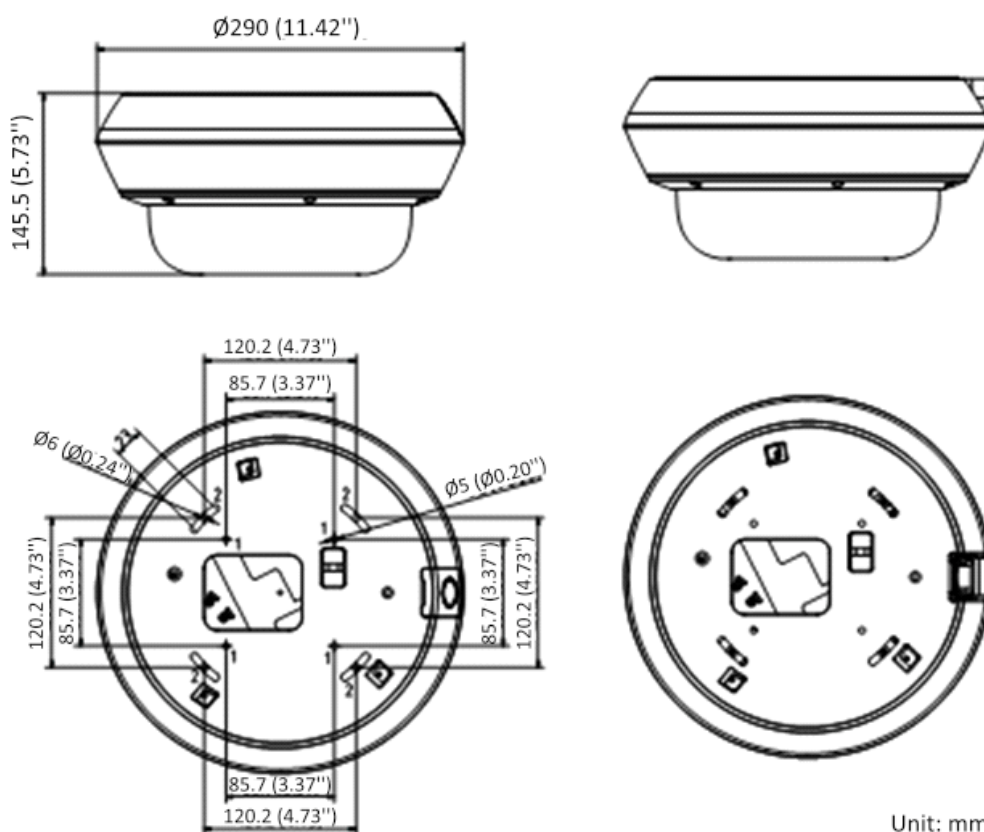

Startup and Operating Conditions	-40 °C to 60 °C (-40 °F to 140 °F). Humidity 95% or less (non-condensing)
Language	32 languages: English, Russian, Estonian, Bulgarian, Hungarian, Greek, German, Italian, Czech, Slovak, French, Polish, Dutch, Portuguese, Spanish, Romanian, Danish, Swedish, Norwegian, Finnish, Croatian, Slovenian, Serbian, Turkish, Korean, Traditional Chinese, Thai, Vietnamese, Japanese, Latvian, Lithuanian, Portuguese (Brazil)
General Function	One-key reset, anti-banding, mirror, heartbeat, password protection, privacy mask
Approval	
EMC	CE-EMC: EN 55032:2015+A1:2020, EN 50130-4:2011+A1:2014, EN IEC 61000-3-2:2019+A1:2021, EN 61000-3-3:2013+A1:2019+A2:2021, RCM: AS/NZS CISPR 32: 2015, IC: ICES-003: Issue 7, KC: KN32: 2015, KN35: 2015
Safety	UL: UL 62368-1, CB: IEC 62368-1: 2014+A11, CE-LVD: EN 62368-1: 2014/A11: 2017
Environment	CE-RoHS: 2011/65/EU
Protection	IP67: IEC 60529-2013, IK10: IEC 62262:2002

▪ **Available Model**

DS-2CD6D24FWD-IZHS(2.8-12mm)(B)

▪ **Dimension**

▪ **Accessory**