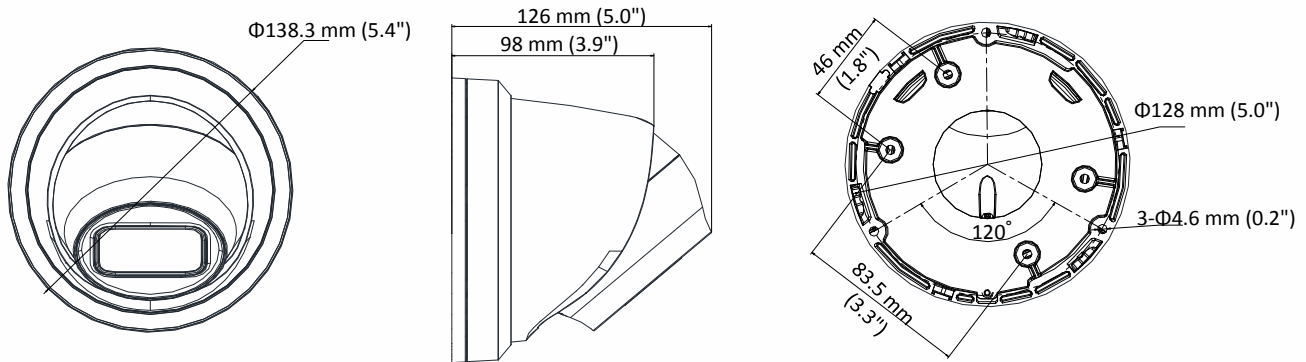

Dimension

Accessory

Distributed by

HIKVISION®

Headquarters

No.555 Qianmo Road, Binjiang District,
Hangzhou 310051, China
T +86-571-8807-5998
overseasbusiness@hikvision.com

Hikvision USA
T +1-909-895-0400
sales.usa@hikvision.com

Hikvision Italy
T +39-0438-6902
info.it@hikvision.com

Hikvision Singapore
T +65-6684-4718
sg@hikvision.com

Hikvision Africa
T +27 (10) 0351172
sale.africa@hikvision.com

Hikvision Europe
T +31-23-55-42-770
info.eu@hikvision.com

Hikvision France
T +33(0)1-85-330-450
info.fr@hikvision.com

Hikvision Oceania
T +61-2-8599-4233
salesau@hikvision.com

Hikvision Hong Kong
T +852-2151-1761

Hikvision Middle East
T +971-4-8816086
salesme@hikvision.com

Hikvision Spain
T +34-91-737-16-55
info.es@hikvision.com

Hikvision Canada
T +1-909-895-0400
sales.usa@hikvision.com

Hikvision Russia
T +7-495-669-67-99
saleru@hikvision.com

Hikvision Poland
T +48-22-460-01-50
poland@hikvision.com

Hikvision Korea
T +82-31-731-8841
sales.korea@hikvision.com

Hikvision India
T +91-22-28469900
sales@pramahikvision.com

Hikvision UK
T +01628-902140
support.uk@hikvision.com

Hikvision Brazil
T +55 11 3318-0050
Latam.support@hikvision.com

05060020200416