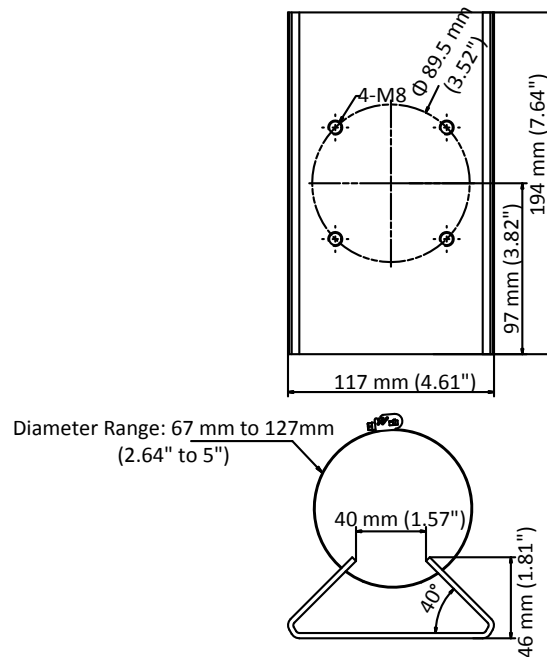

DS-1673ZJ-P

Horizontal Pole Mount for PanoVu & Speed Dome

Feature

- Stainless steel with surface spray treatment
- Made by one piece stainless steel ensures the reliable structure
- Adjustable diameter from 67 mm to 127 mm

Dimension

Available Model

DS-1673ZJ-P

Parameter

Model	DS-1673ZJ-P
Parameters	Horizontal Pole Mount for PanoVu & Speed Dome
Appearance	Platinum Gray
Material	Stainless Steel
Dimension	Φ 67 mm to 127 mm × 194 mm (2.64" to 5" × 7.64")
Weight	1060 g (2.34 lb.)

Note

- Cooperate with the pendant mount, when using this mount.
- The waterproof rubber is necessary for the outdoor application.
- The pole must be capable of supporting at least 3 times as much as the total weight of the camera, and the mount.
- The mount's maximum load capacity is 20 kg (44 lb.).