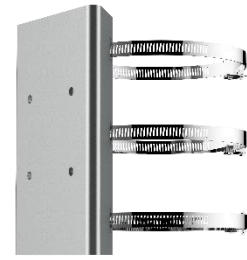

DS-1673ZJ-P

Horizontal Pole Mount for PanoVu & Speed Dome

Feature

- Stainless steel with surface spray treatment
- Made by one piece stainless steel ensures the reliable structure
- Adjustable diameter from 67 mm to 127 mm

Dimension

Available Model

DS-1673ZJ-P

Parameter

Model	DS-1673ZJ-P
Parameters	Horizontal Pole Mount for PanoVu & Speed Dome
Appearance	Platinum Gray
Material	Stainless Steel
Dimension	Φ 67 mm to 127 mm × 194 mm (2.64" to 5" × 7.64")
Weight	1060 g (2.34 lb.)

Note

- Cooperate with the pendant mount, when using this mount.
- The waterproof rubber is necessary for the outdoor application.
- The pole must be capable of supporting at least 3 times as much as the total weight of the camera, and the mount.
- The mount's maximum load capacity is 20 kg (44 lb.).