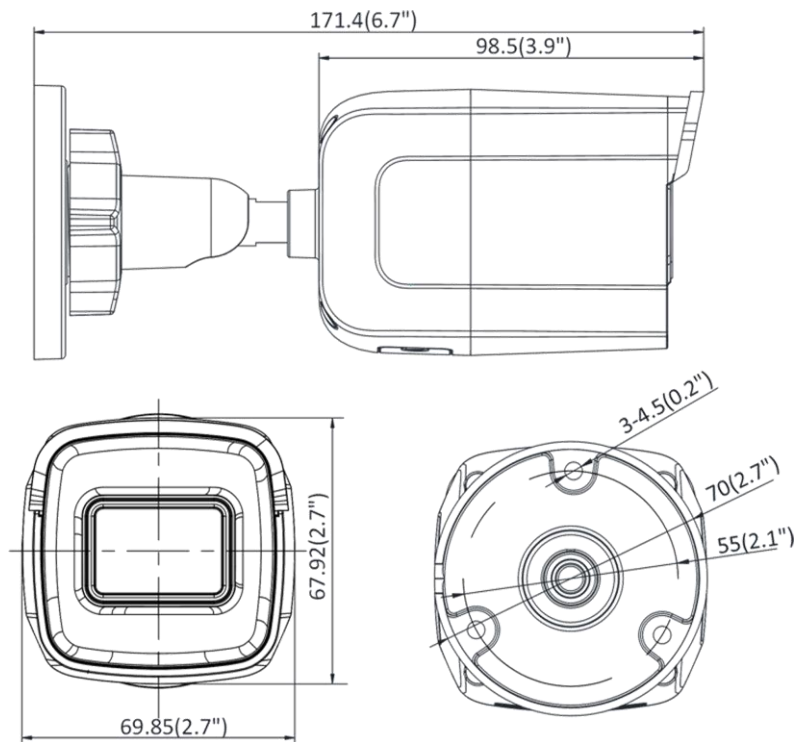

Dimensions

Accessory