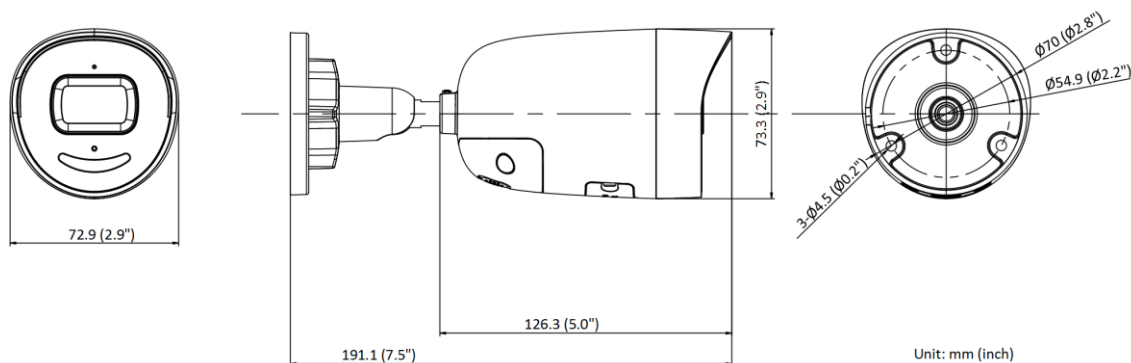

▪ Available Model

DS-2CD2026G2-IU/SL(2.8 mm, 4 mm, 6 mm)

▪ Dimension