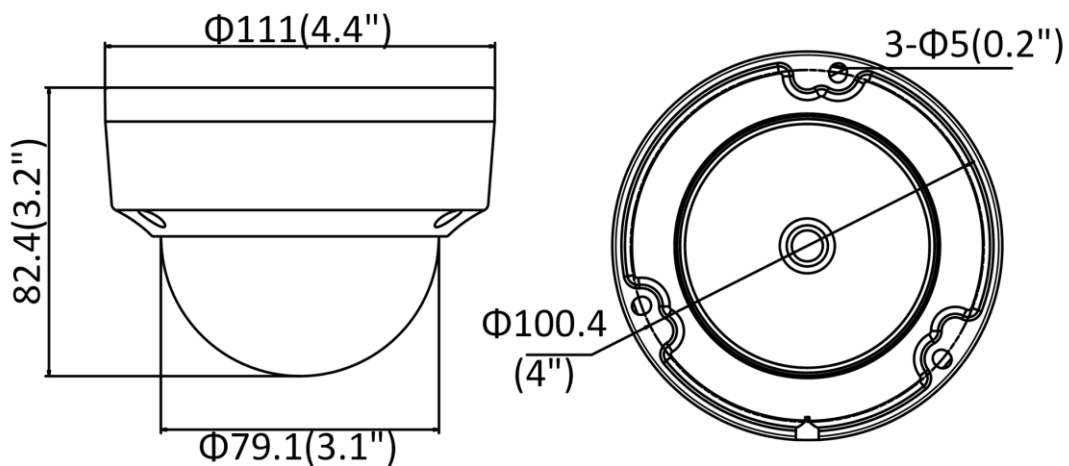

chemical plants, and more.
Moderate protection	Hikvision products at this level are equipped for use in areas with moderate anti-corrosion demands. Typical application scenarios include coastal areas about 2 kilometers (1.24 miles) away from coastlines, as well as areas affected by acid rain.
No specific protection	Hikvision products at this level are equipped for use in areas where no specific anti-corrosion protection is needed.

Dimension

Accessory

DS-1259ZJ
Inclined Ceiling Mount