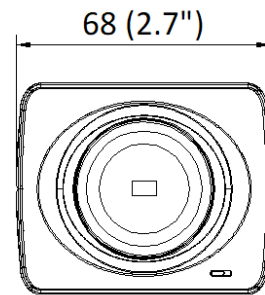

▪ Dimension

Unit: mm (inch)

▪ **Accessory**

▪ **Optional**

DS-1292ZJ Wall Mount	TV0550D-4MPIR CS/C Mount Camera Lens	DS-1299ZJ Pendant Mount	TV2713D-6MPIR CS/C Mount Camera Lens	TV2710D-MPIR CS/C Mount Camera Lens
				