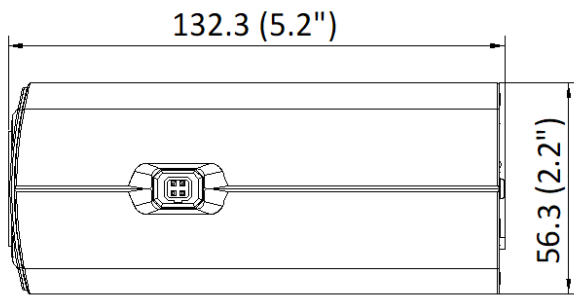

▪ Dimension

Unit: mm (inch)

▪ **Accessory**

▪ **Optional**

DS-1292ZJ Wall Mount	TV0550D-4MPIR CS/C Mount Camera Lens	DS-1299ZJ Pendant Mount	TV2713D-6MPIR CS/C Mount Camera Lens	TV2710D-MPIR CS/C Mount Camera Lens
				