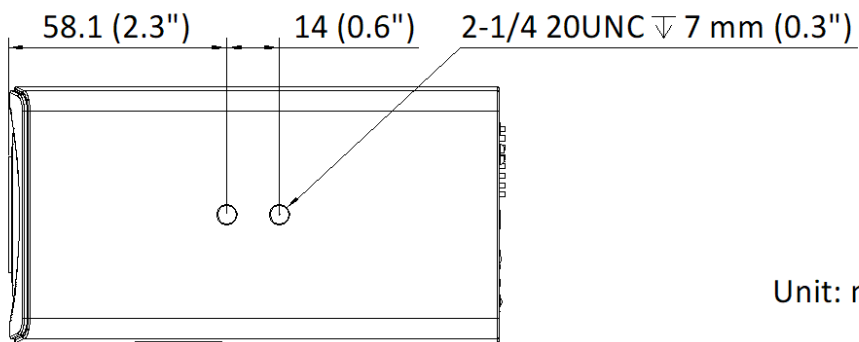

▪ Dimension

Unit: mm (inch)

▪ **Accessory**

▪ **Optional**

DS-1292ZJ Wall Mount	TV0550D-4MPIR CS/C Mount Camera Lens	DS-1299ZJ Pendant Mount	TV2713D-6MPIR CS/C Mount Camera Lens	TV2710D-MPIR CS/C Mount Camera Lens
				