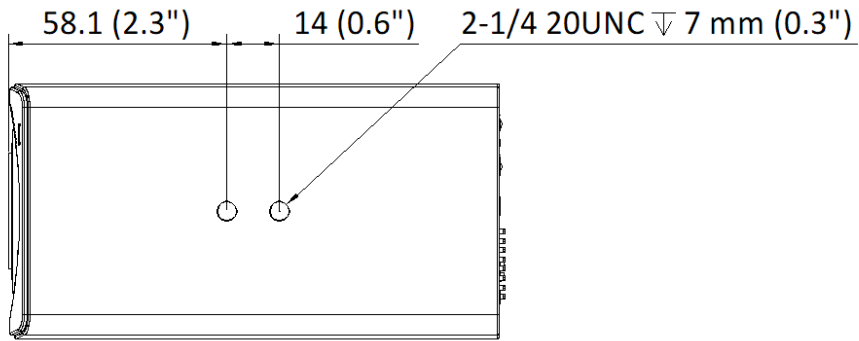

▪ Dimension

Unit: mm (inch)

▪ **Accessory**

▪ **Optional**

DS-1292ZJ Wall Mount	TV0550D-4MPIR CS/C Mount Camera Lens	DS-1299ZJ Pendant Mount	TV2713D-6MPIR CS/C Mount Camera Lens	TV2710D-MPIR CS/C Mount Camera Lens
				