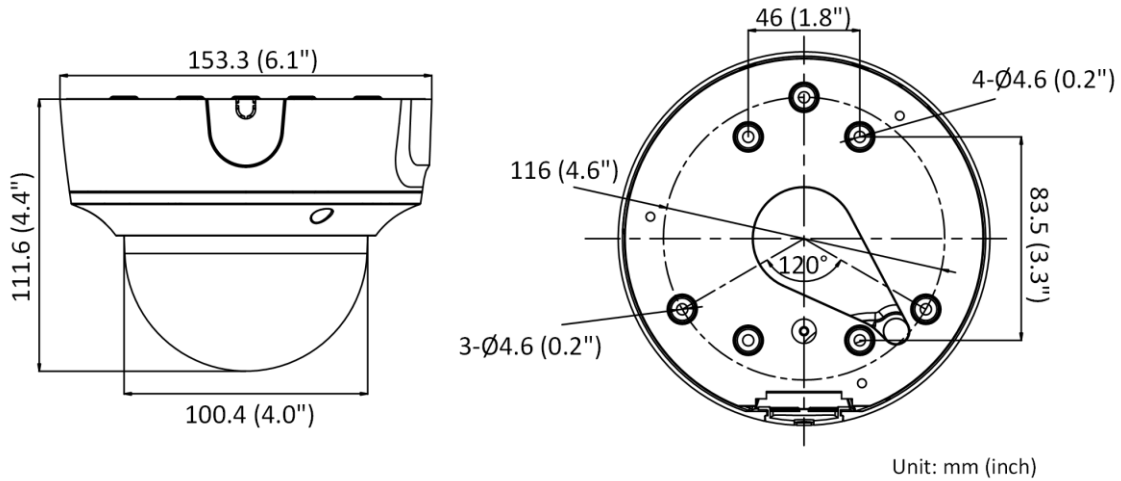

demands. Typical application scenarios include coastal areas about 2 kilometers (1.24 miles) away from coastlines, as well as areas affected by acid rain.
No specific protection	Hikvision products at this level are equipped for use in areas where no specific anti-corrosion protection is needed.

▪ **Dimension**

▪ **Accessory**

▪ **Optional**

DS-1280ZJ-DM55	DS-1473ZJ-155B	DS-1475ZJ-SUS	DS-1476ZJ-SUS	DS-1473ZJ-155
Junction Box	Wall Mount	Vertical Pole Mount	Corner Mount	Wall Mount
DS-1227ZJ-DM44	DS-1471ZJ-155			
Pendant Mount	Pendant Mount