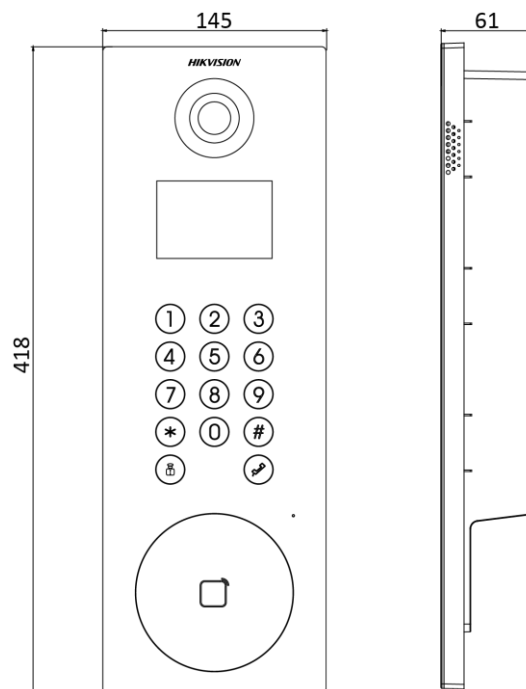

Device interfaces	
Alarm input	8
Network interface	1 10/100/1000 Mbps self-adaptive, RJ45 analog interface
TAMPER	1
Exit button	2
RS-485	1
USB	0
Wiegand	1
TF card	/
Alarm output	2
Lock control	2
Door contact input	2
Power interface	1
Performances	
Multi-factor authentication	10000
General	
Button	14 touch buttons
Installation	Flush mounting
Indicator	/
Weight	Without package: 1.05 kg With package: 2.166 kg
Protective level	IP 65
Working temperature	-40 ° C to 55 ° C (-40 ° F to 135 ° F)
Working humidity	10% to 95%
Dimensions	418 mm × 145 mm × 61 mm (16.46" × 5.71" × 2.40")
Battery	/
Power supply	≤ 10 W
Application environment	Outdoor
Language	English, Portuguese (Brazil), Russian, Spanish, French, Turkish, Vietnamese, Ukrainian

Dimension

Unit:mm

Available Model

DS-KD8103-E6