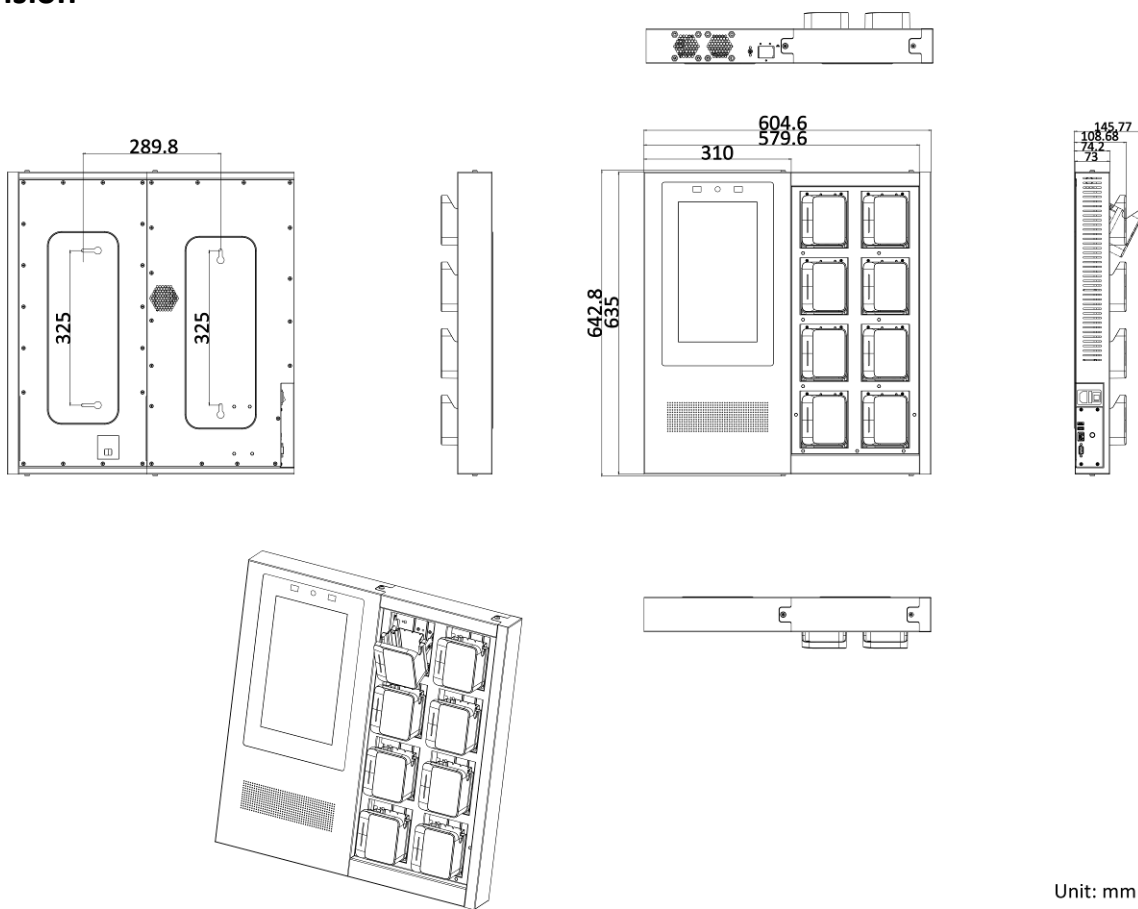

▪ Dimension

Unit: mm