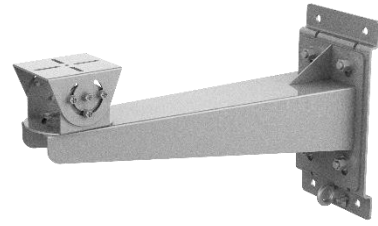

## DS-1707ZJ-Y-AC(OS)

Wall Mount

### Feature

- Stainless steel with anti-corrosion surface spray treatment
- Waterproof design

### Parameter

| Model      | DS-1707ZJ-Y-AC(OS)                                    |
|------------|---|
| Parameters | Wall Mount for Explosion-Proof Bullet Camera          |
| Appearance | Silver moon grey                                      |
| Material   | SUS316L Stainless Steel                               |
| Dimension  | 562.5 mm × 180 mm × 309 mm (22.15" × 7.09" × 12.17" ) |
| Weight     | 7.02 kg (15.48 lb.)                                   |