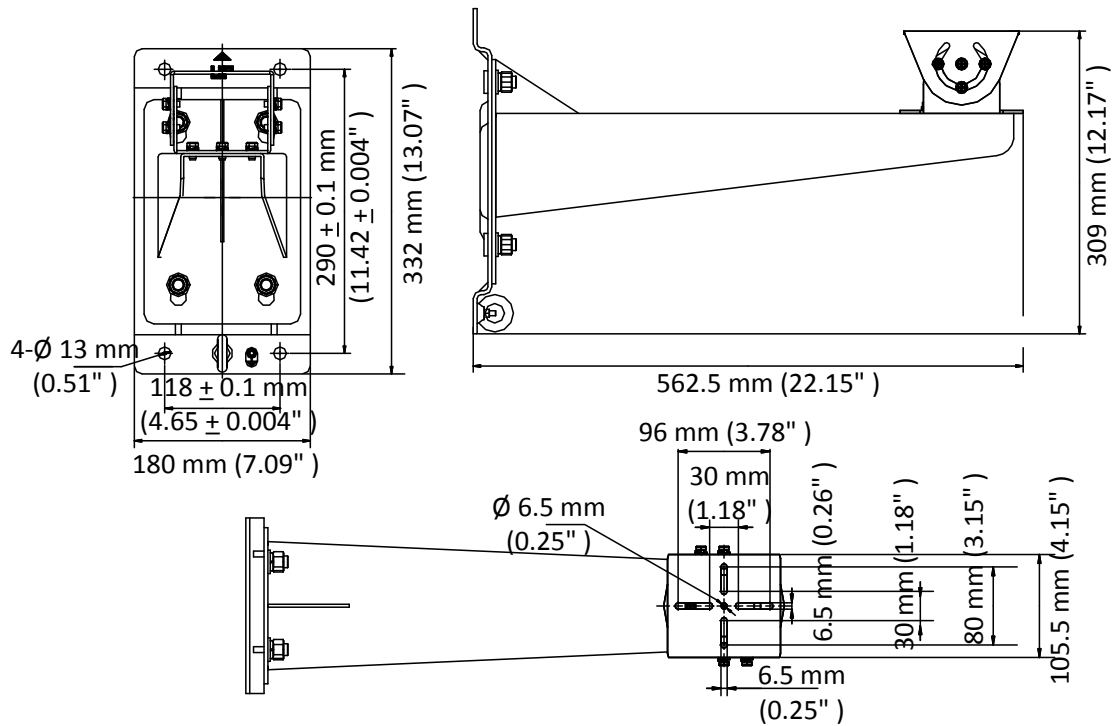

## DS-1707ZJ-Y-AC(OS)

Wall Mount

### Dimension

### Parameter

| Model      | DS-1707ZJ-Y-AC(OS)                                    |
|------------|---|
| Parameters | Wall Mount for Explosion-Proof Bullet Camera          |
| Appearance | Silver moon grey                                      |
| Material   | SUS316L Stainless Steel                               |
| Dimension  | 562.5 mm × 180 mm × 309 mm (22.15" × 7.09" × 12.17" ) |
| Weight     | 7.02 kg (15.48 lb.)                                   |

### Note

- The mount should be installed on the flat surface.
- The waterproof rubber is necessary for the outdoor application.
- The wall must be capable of supporting at least 8 times as much as the total weight of the camera and the mount.
- The mount's maximum load capacity is 50 Kg (110 lb.).