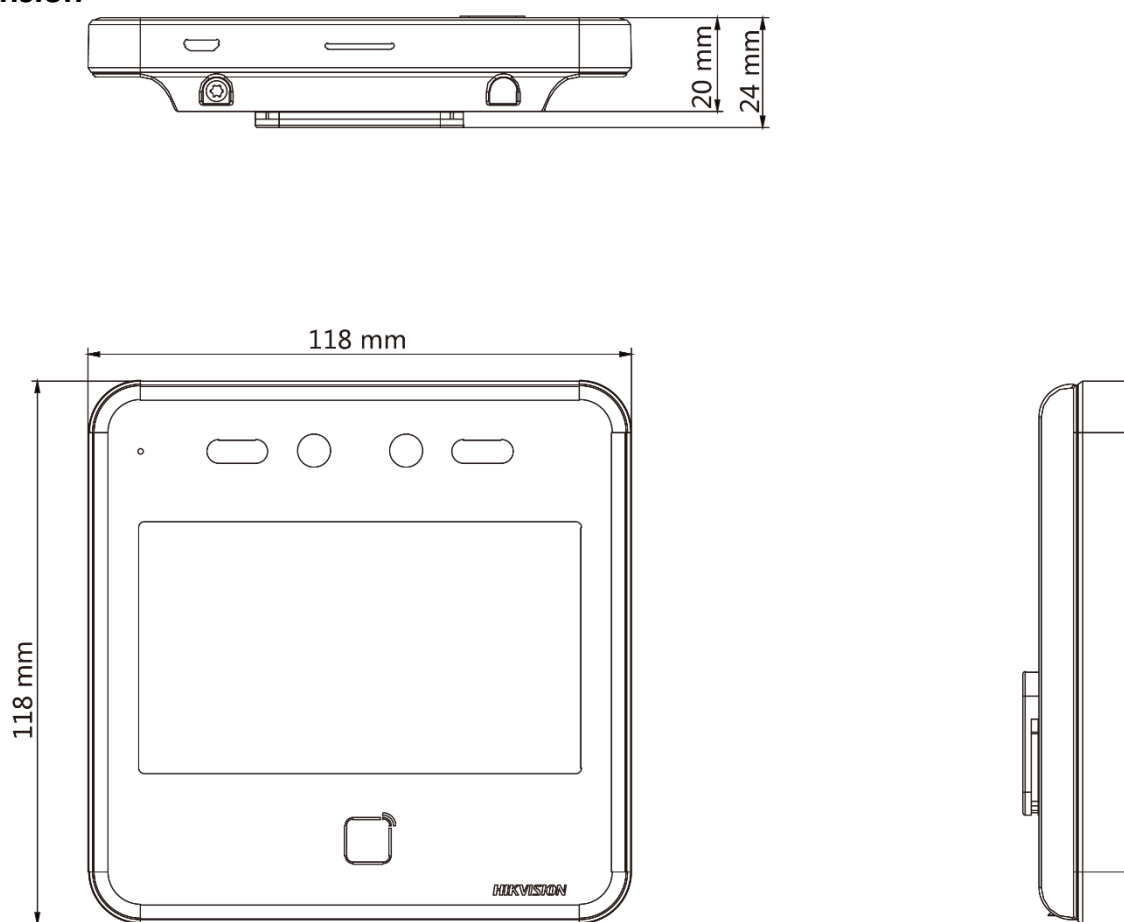

Language	English, Spanish (South America), Arabic, Thai, Indonesian, Russian, Vietnamese, Portuguese (Brazil)
Platform	Hik-ProConnect and HikCentral Professional

▪ Available Model

DS-K1T642E

▪ Dimension