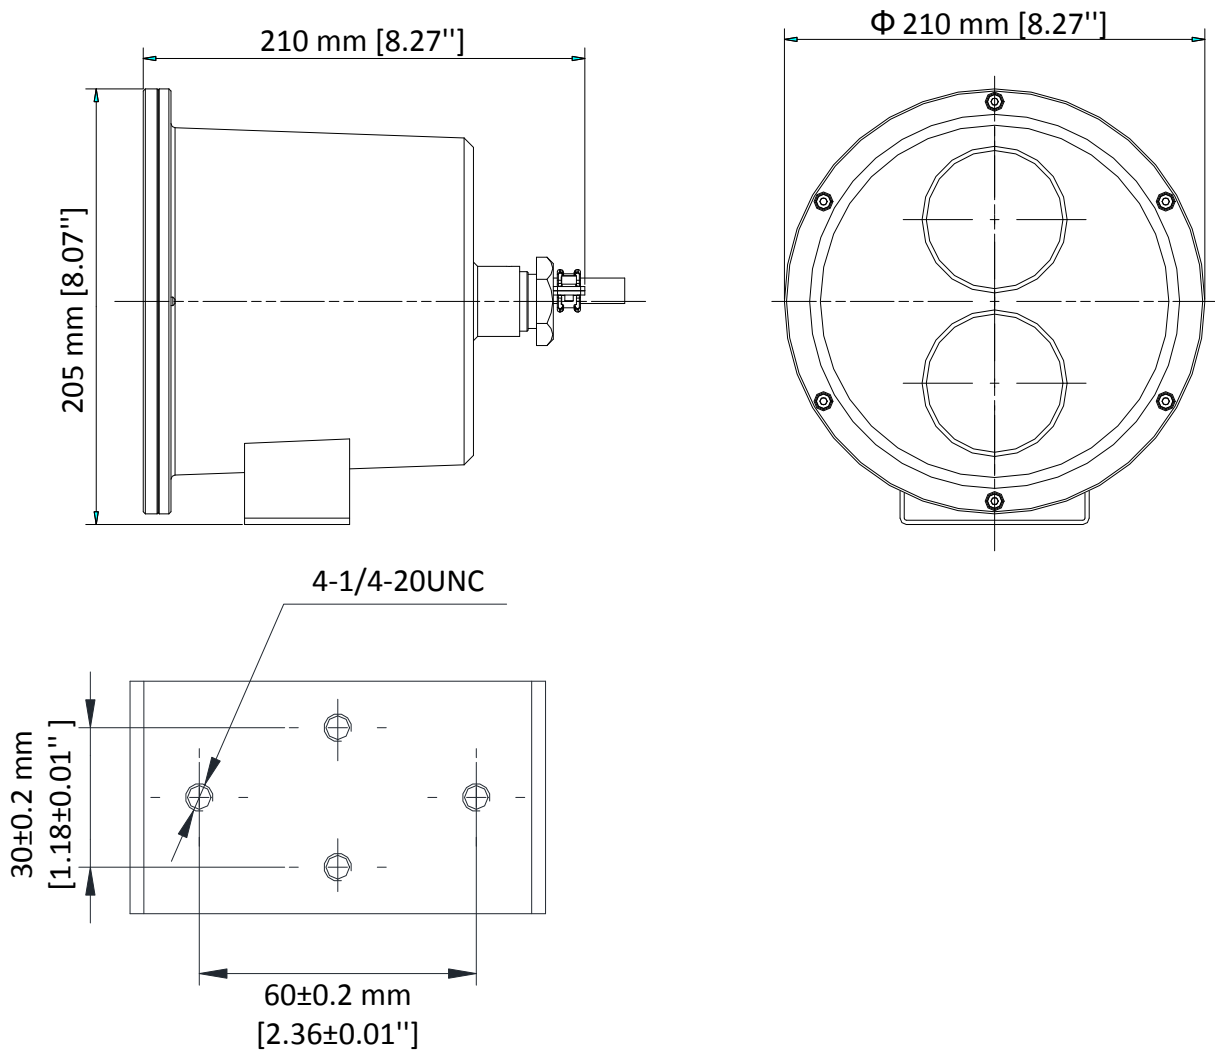

Available Model

DS-2XC6224G0-L (2.0/2.8/4 mm)

Dimension