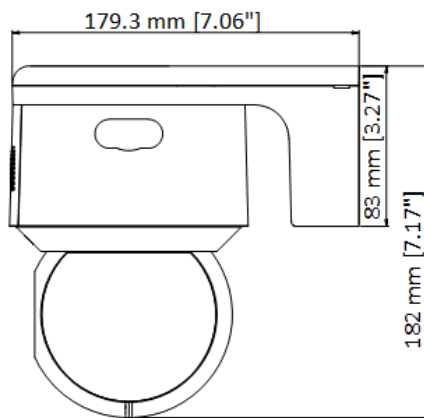

▪ Dimension