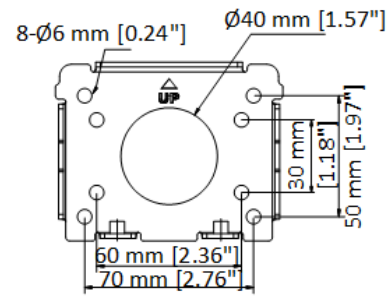

▪ Dimension