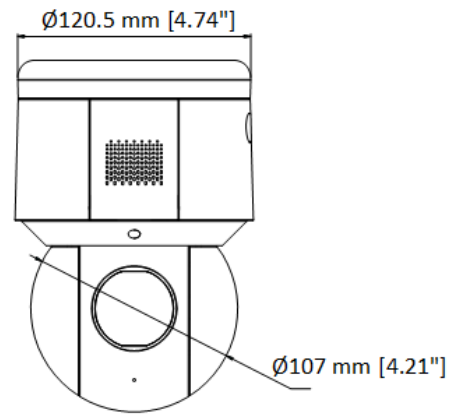

▪ Dimension